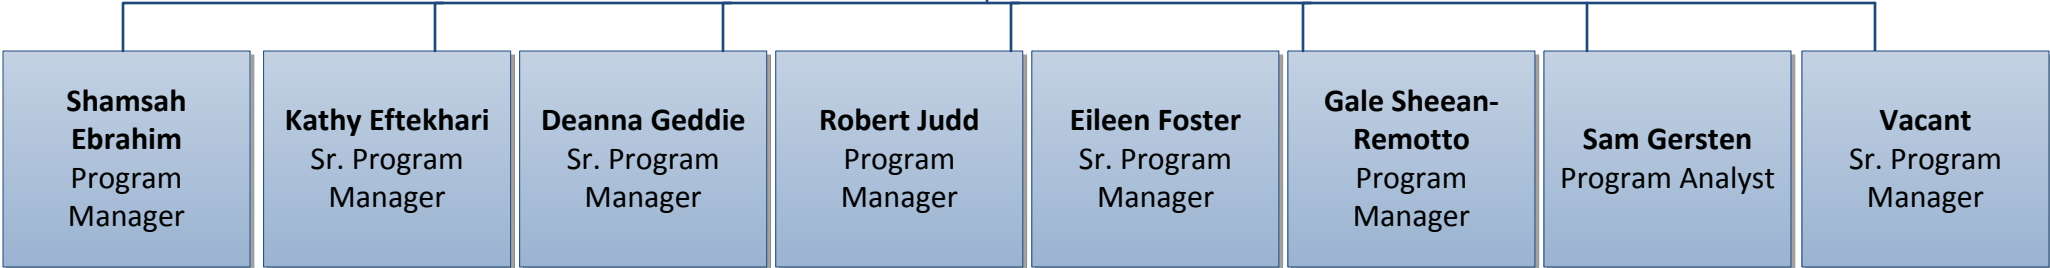

Zoanne Nelson
Associate Vice
President

**Shamsah
Ebrahim**
Program
Manager

Kathy Eftekhari
Sr. Program
Manager

Deanna Geddie
Sr. Program
Manager

Robert Judd
Program
Manager

Eileen Foster
Sr. Program
Manager

**Gale Sheean-
Remotto**
Program
Manager

Sam Gersten
Program Analyst

Vacant
Sr. Program
Manager