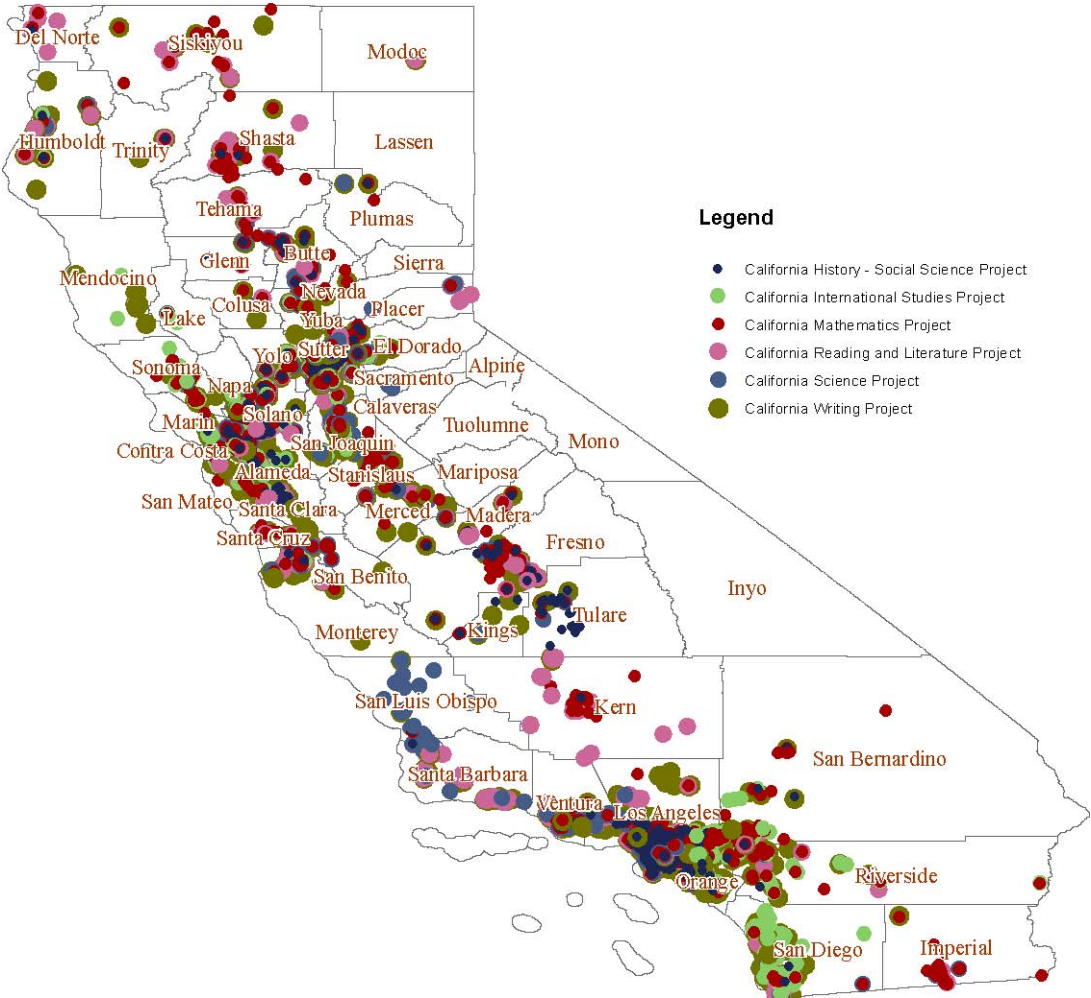

Table 6: CSMP Service Schools, 2006-2010	
Project Name	Schools Served
California History - Social Science Project	620
California International Studies Project	474
California Mathematics Project	1,154
California Reading and Literature Project	733
California Science Project	617
California Writing Project	1,420

Of the 2,719 schools served, 1,318 schools (48.47%) were in API 1-5. CSMP schools served were distributed throughout the State of California, as shown in Figure 3.

A list including the name and location of each school affiliated with a History-Social Science, International Studies, Mathematics, Reading and Literature, Science, and Writing subject matter project is provided in Appendix A.

Figure 3: CSMP Service Schools by Location and Subject Area, 2006-2010