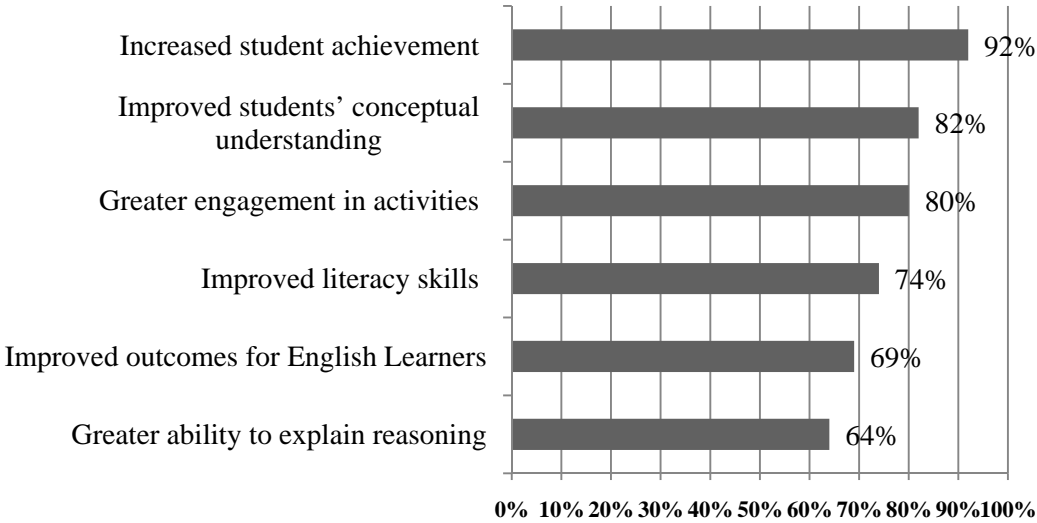

Figure 2: CSMP Professional Development Outcomes Reported by Teacher Participants, 2005

Affiliated Schools

From 2006-2010, CSMP served teachers from 2,719 unique K-12 schools (unduplicated count of schools served). The service regions extended as far north as Del Norte County and as far south as Imperial County. The top ten cities with the most schools served were Sacramento, Los Angeles, San Jose, Oakland, San Diego, Fresno, San Francisco, Santa Ana, Stockton, and Santa Rosa. Table 5 provides the number of schools served by the top ten cities with the most schools served.

Table 5: CSMP Top Ten Cities with the Most Schools Served, 2006-2010	
City	Number of Schools Served
Sacramento	373
Los Angeles	364
San Jose	196
Oakland	139
San Diego	121
Fresno	95
San Francisco	91
Santa Ana	88
Stockton	79
Santa Rosa	74

Many of the schools were served by multiple subject area projects. The Writing Project and the Mathematics Project served the most schools, followed by the Reading and Literature Project. Table 6 provides the number of schools served by each subject matter project.