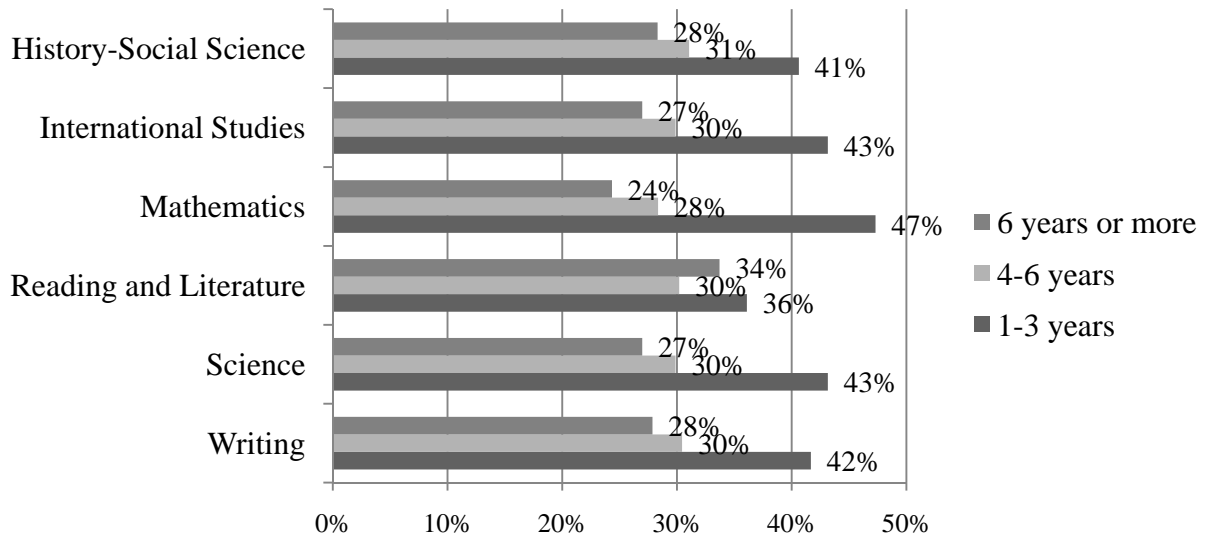

Figure 1: CSMP Teacher Participants' Total Years Teaching Experience, 2006-2010

A major focus of the subject matter projects is to foster the development of teacher leaders. Teacher leaders are individuals who are skilled in a discipline and share their expertise with other teachers, such as novice teachers.

Funds Expended

There is one statewide office for each of the subject areas. Table 2 provides a four-year summary of expenditures for each subject matter project. Expenditures covered program operations and statewide office functions. The number of sites per subject area varies from 7 to 23 and this is the primary reason for funding allocation differences. Table 2 shows expenditures of State funds provided through annual Budget Acts and federal No Child Left Behind (NCLB) funds.⁴

Table 2: CSMP Funds Expended, 2006-2010

	History-Social Science	International Studies	Math	Reading and Literature	Science	Writing	TOTAL
2006-2007	$731,435	$736,011	$992,349	$1,502,297	$1,402,732	$1,470,650	$6,835,474
2007-2008	$718,918	$719,120	$1,384,152	$1,275,152	$1,252,897	$1,385,130	$6,735,369
2008-2009	$828,802	$760,687	$1,385,461	$1,282,069	$1,257,737	$1,412,374	$6,927,130
2009-2010	$698,318	$695,397	$1,324,848	$1,225,122	$1,252,209	$1,423,607	$6,619,501

⁴ This information doesn't include other money sites may receive from district contracts or other one-time sources.