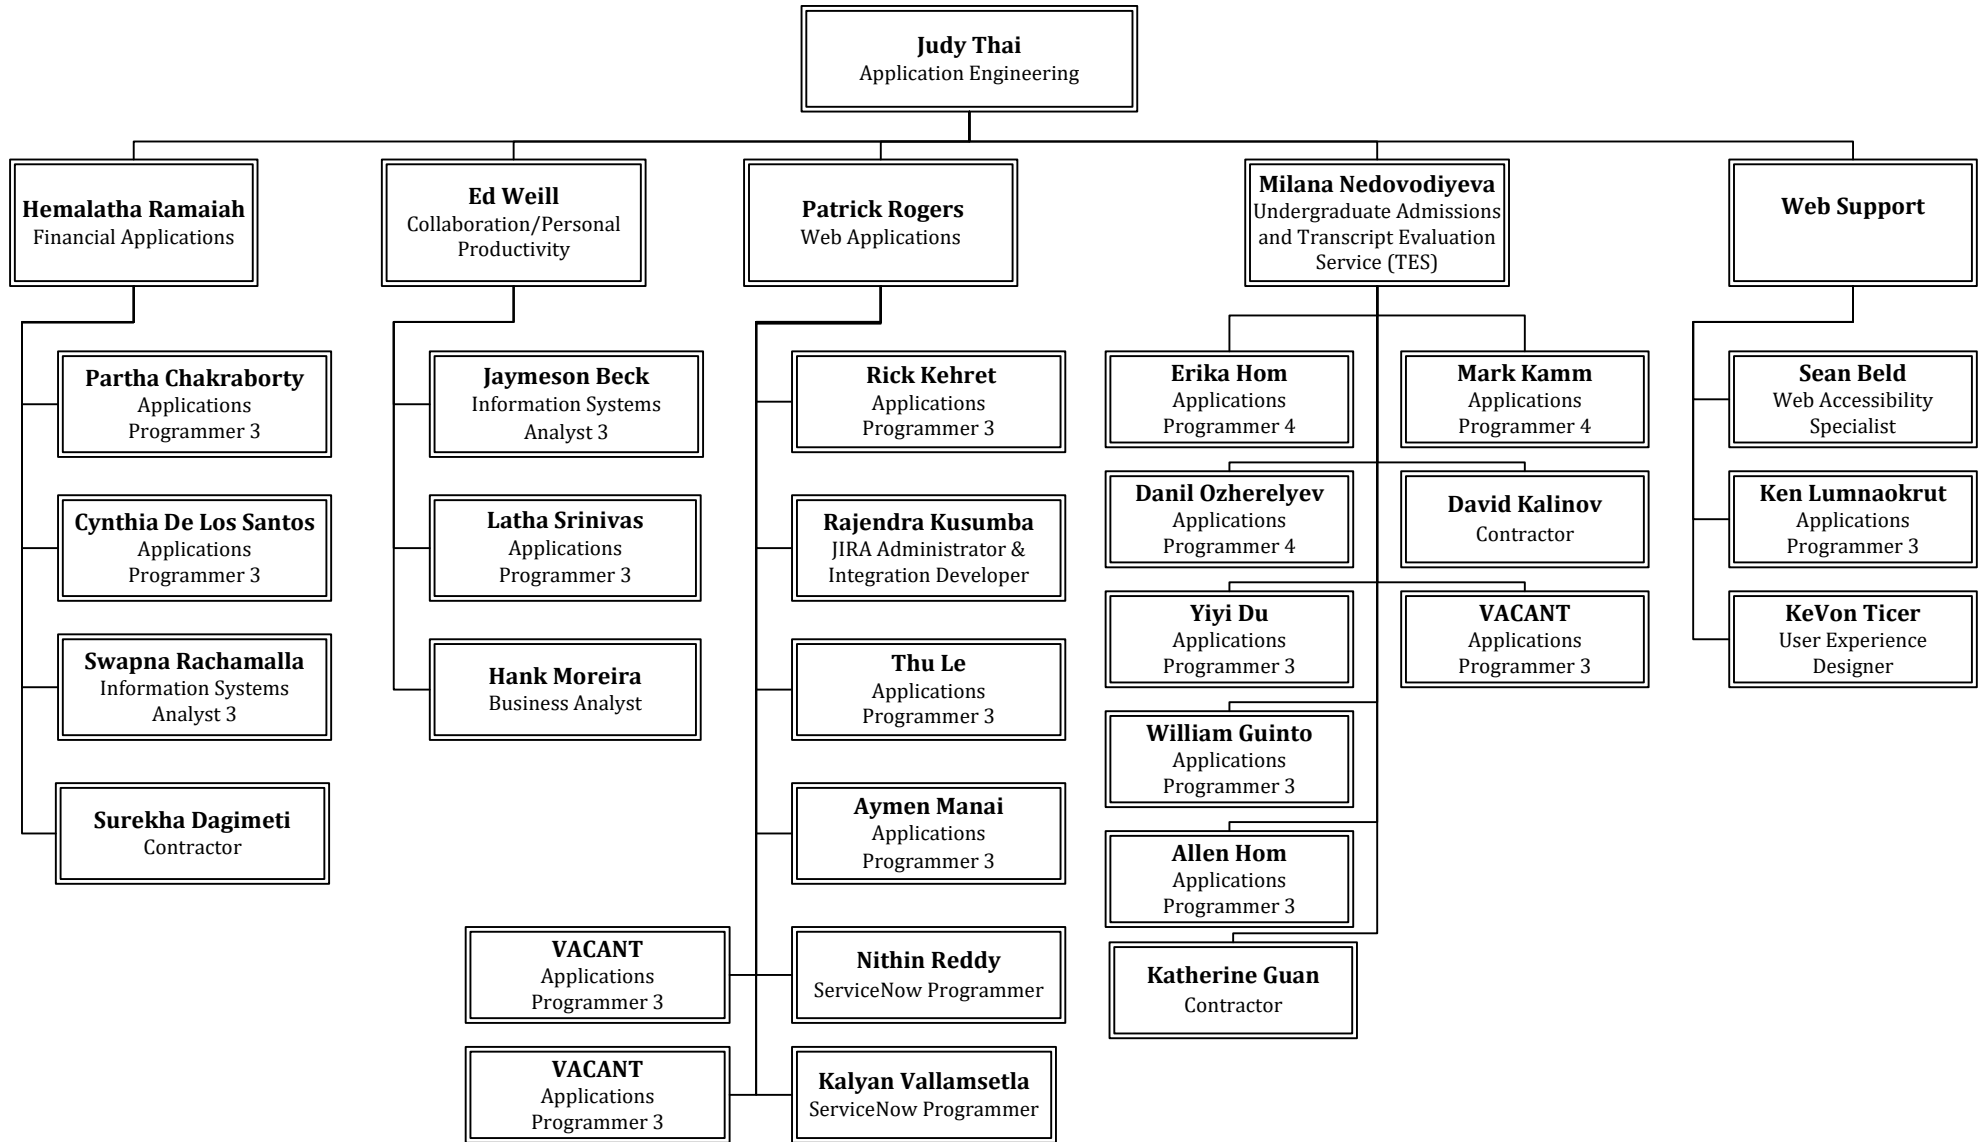

Information Technology Services Deputy Chief Information Officer

Sustaining Engineering

Scroll to bottom of page and use up/down arrows to navigate through org chart.

Information Technology Services Deputy Chief Information Officer

Application Engineering

Scroll to bottom of page and use up/down arrows to navigate through org chart.

Information Technology Services Deputy Chief Information Officer

Infrastructure

Scroll to bottom of page and use up/down arrows to navigate through org chart.