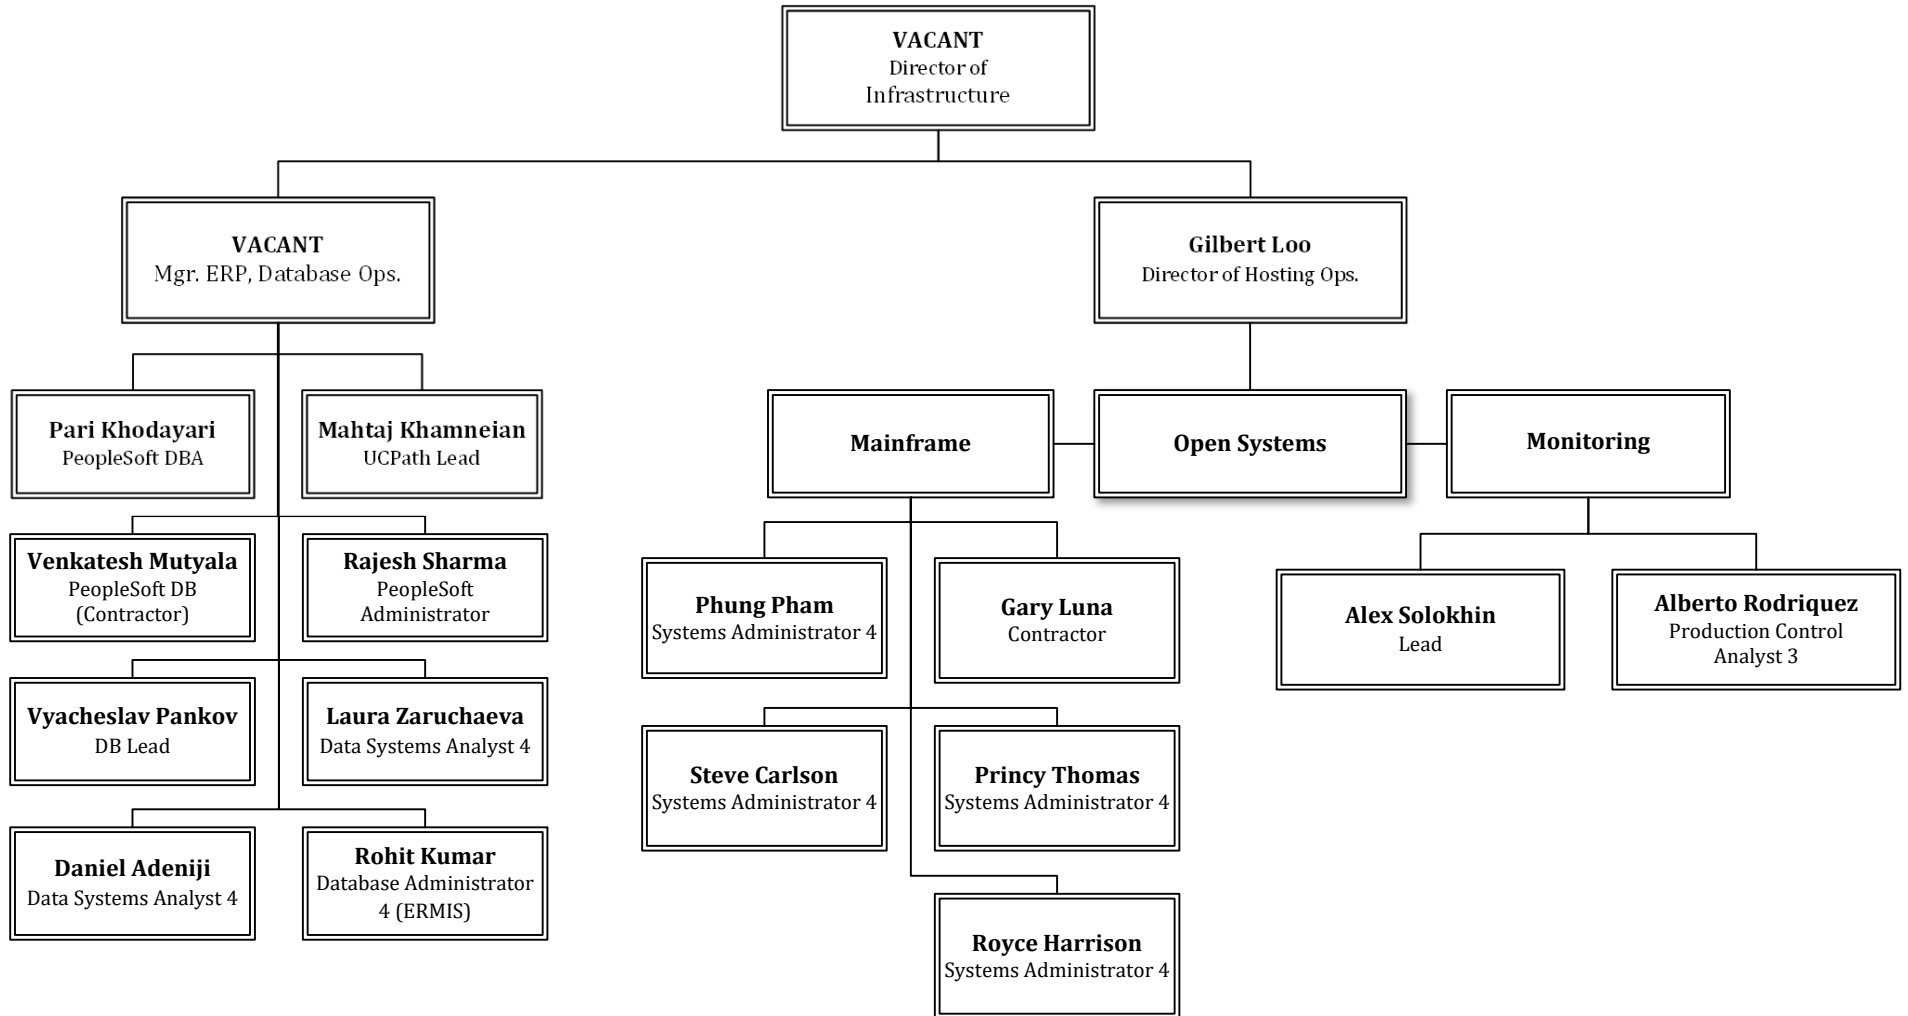

Application Engineering

Scroll to bottom of page and use up/down arrows to navigate through org chart.

Information Technology Services Deputy Chief Information Officer

Infrastructure

Scroll to bottom of page and use up/down arrows to navigate through org chart.

Information Technology Services

Deputy Chief Information Officer

Security, Network & IDM

Scroll to bottom of page and use up/down arrows to navigate through org chart.

Information Technology Services Deputy Chief Information Officer

IT Infrastructure

Scroll to bottom of page and use up/down arrows to navigate through org chart.

Information Technology Services Deputy Chief Information Officer

Open Systems

Scroll to bottom of page and use up/down arrows to navigate through org chart.