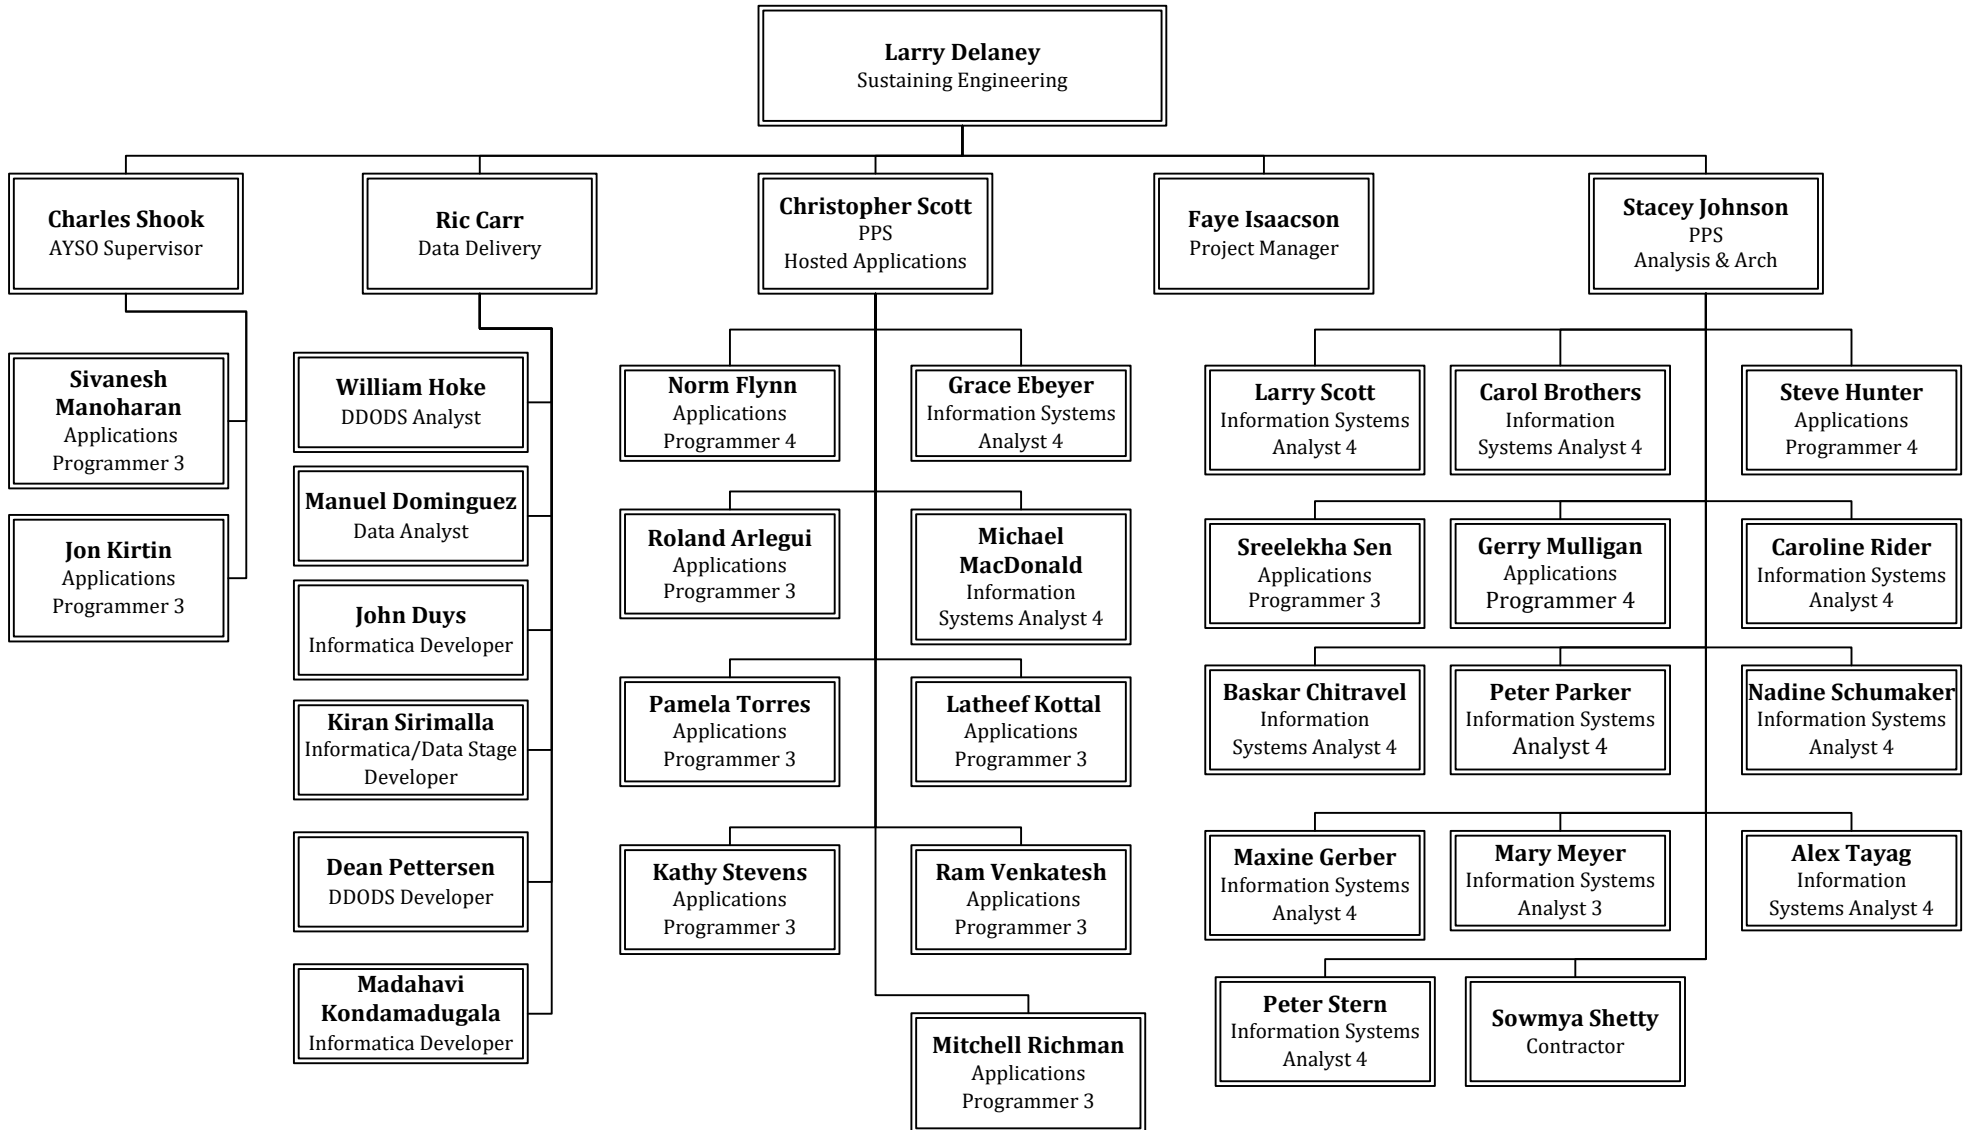

Scroll to bottom of page and use up/down arrows to navigate through org chart.

Information Technology Services Deputy Chief Information Officer

Sustaining Engineering