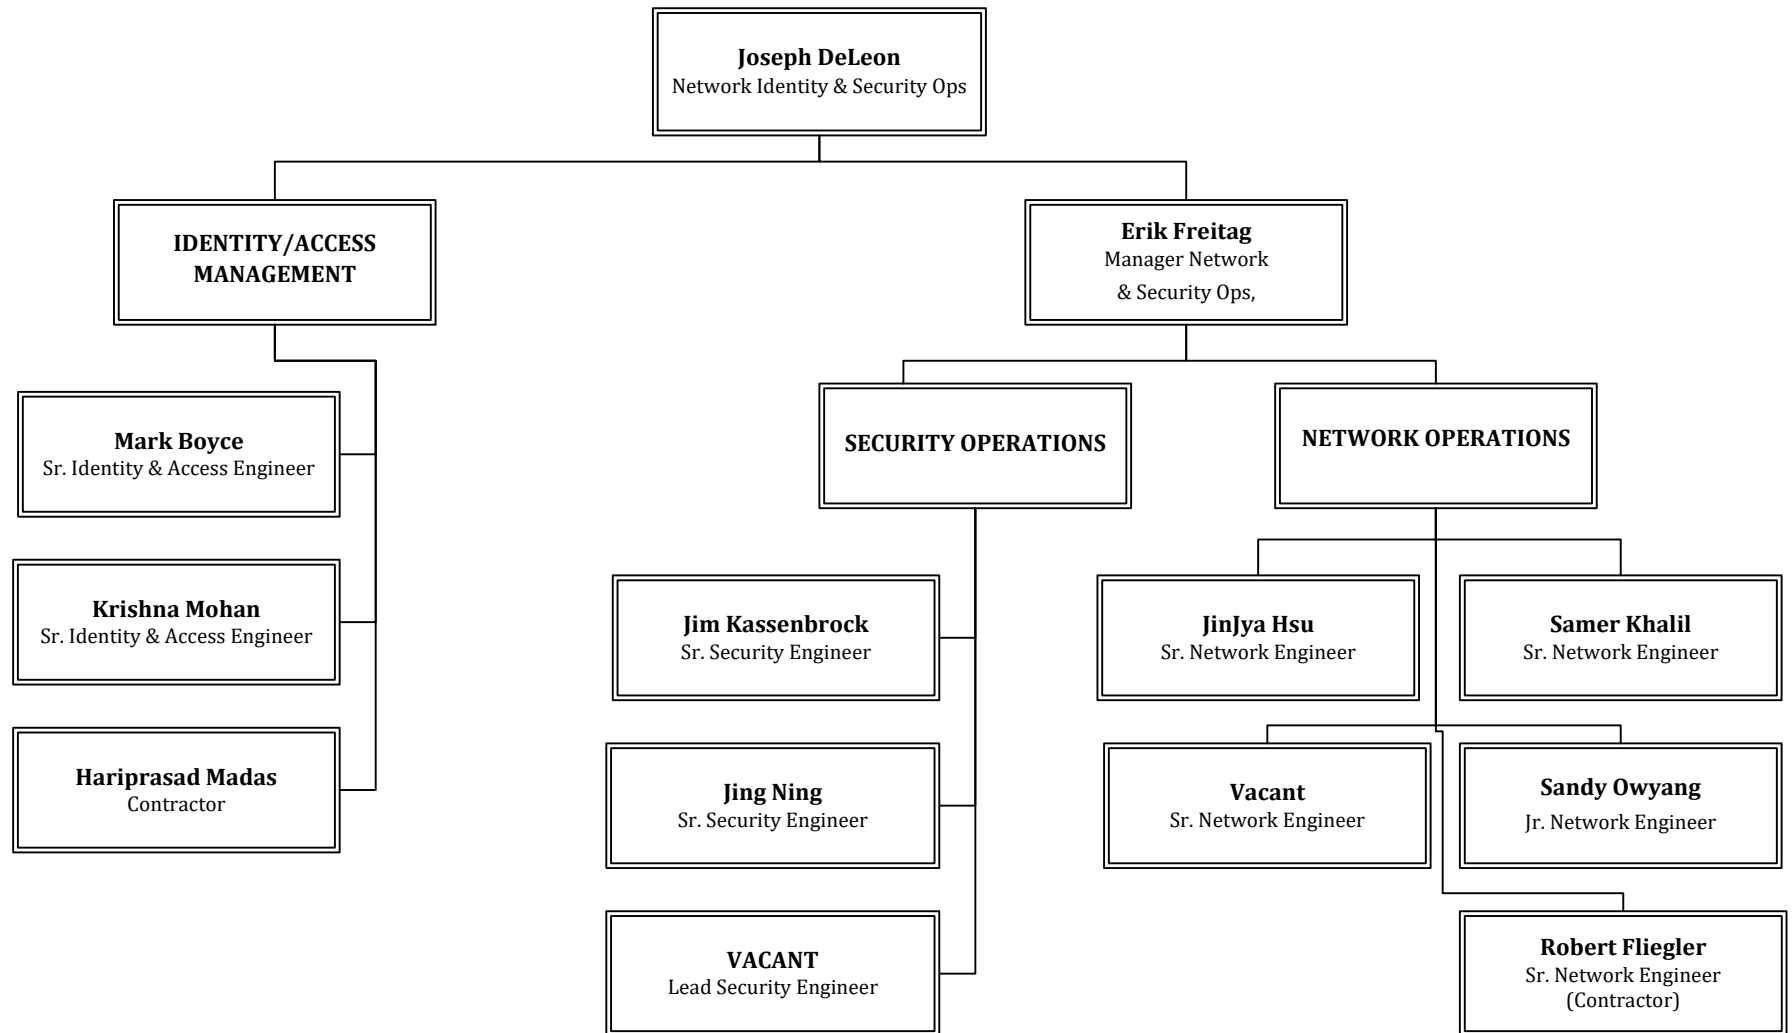

Information Technology Services Deputy Chief Information Officer

Sustaining Engineering

Scroll to bottom of page and use up/down arrows to navigate through org chart.

Information Technology Services Deputy Chief Information Officer

Application Engineering

Scroll to bottom of page and use up/down arrows to navigate through org chart.

Information Technology Services Deputy Chief Information Officer

Infrastructure

Scroll to bottom of page and use up/down arrows to navigate through org chart.

Information Technology Services

Deputy Chief Information Officer

Security, Network & IDM

Scroll to bottom of page and use up/down arrows to navigate through org chart.

Information Technology Services Deputy Chief Information Officer

IT Infrastructure

Scroll to bottom of page and use up/down arrows to navigate through org chart.

Information Technology Services Deputy Chief Information Officer

Open Systems

Scroll to bottom of page and use up/down arrows to navigate through org chart.