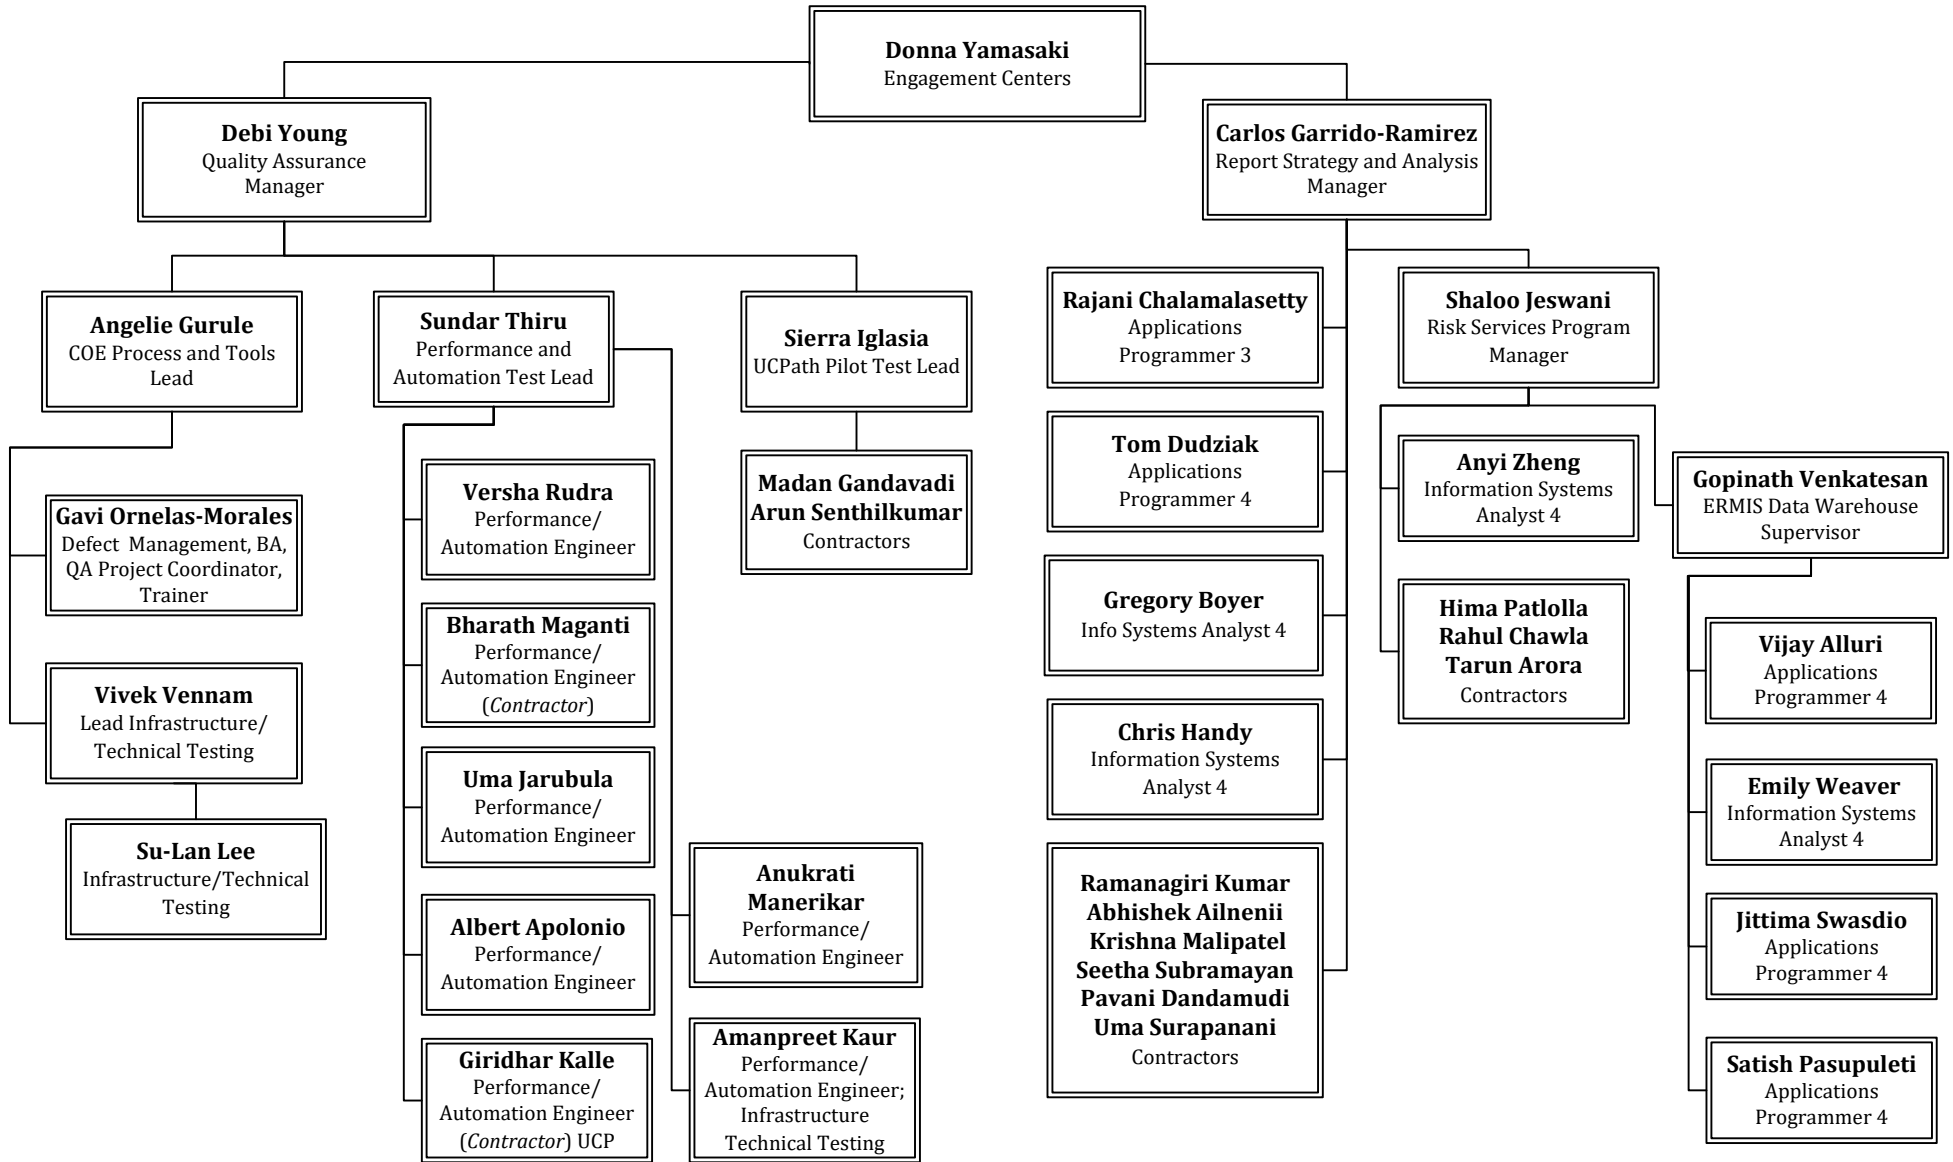

Scroll to bottom of page and use up/down arrows to navigate through org chart.

Information Technology Services

Deputy Chief Information Officer

Centers of Excellence