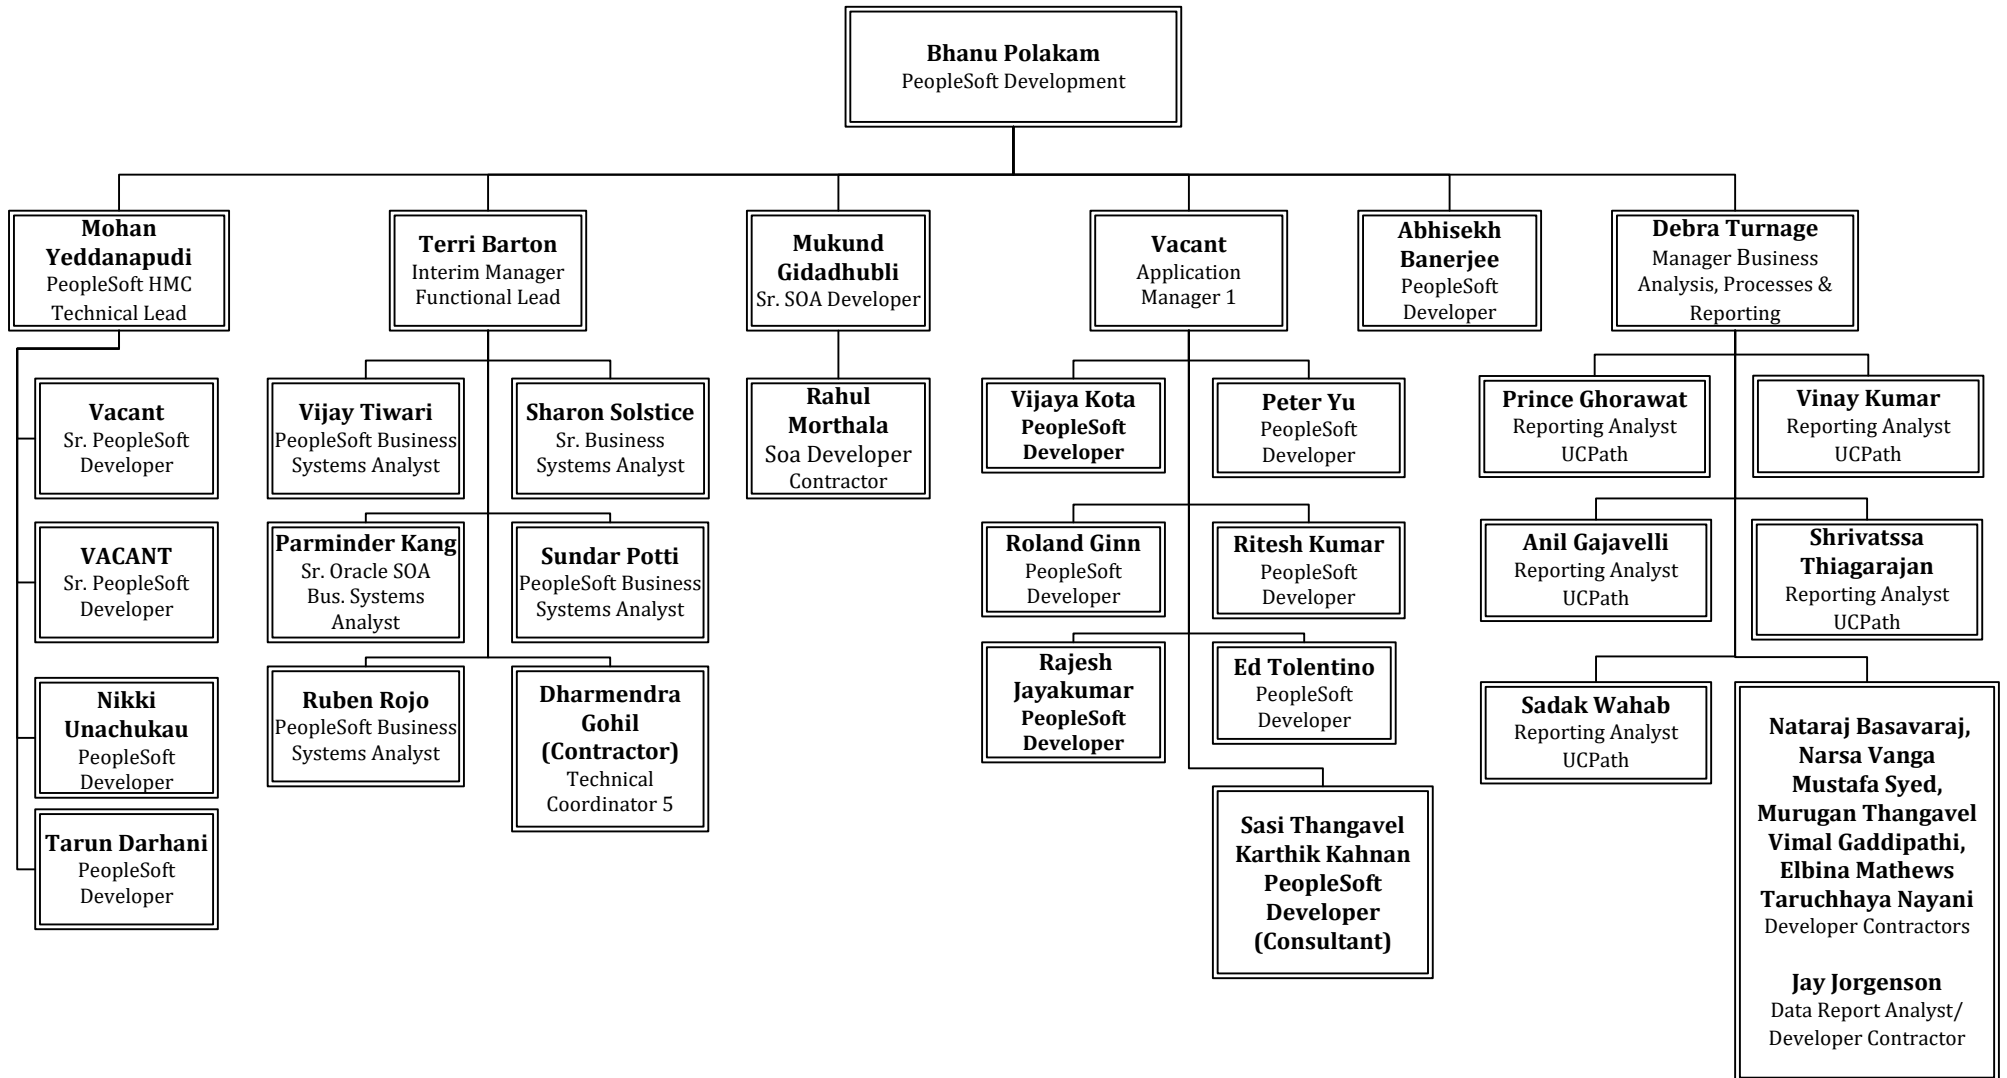

Information Technology Services

Scroll to bottom of page and use up/down arrows to navigate through org chart.

Scroll to bottom of page and use up/down arrows to navigate through org chart.

Information Technology Services

Chief of Staff

Scroll to bottom of page and use up/down arrows to navigate through org chart.

Information Technology Services

Information Security

Scroll to bottom of page and use up/down arrows to navigate through org chart.

Information Technology Services Deputy Chief Information Officer

Scroll to bottom of page and use up/down arrows to navigate through org chart.

Information Technology Services Deputy Chief Information Officer

PeopleSoft Development

Scroll to bottom of page and use up/down arrows to navigate through org chart.

Information Technology Services

Deputy Chief Information Officer

Centers of Excellence

Scroll to bottom of page and use up/down arrows to navigate through org chart.