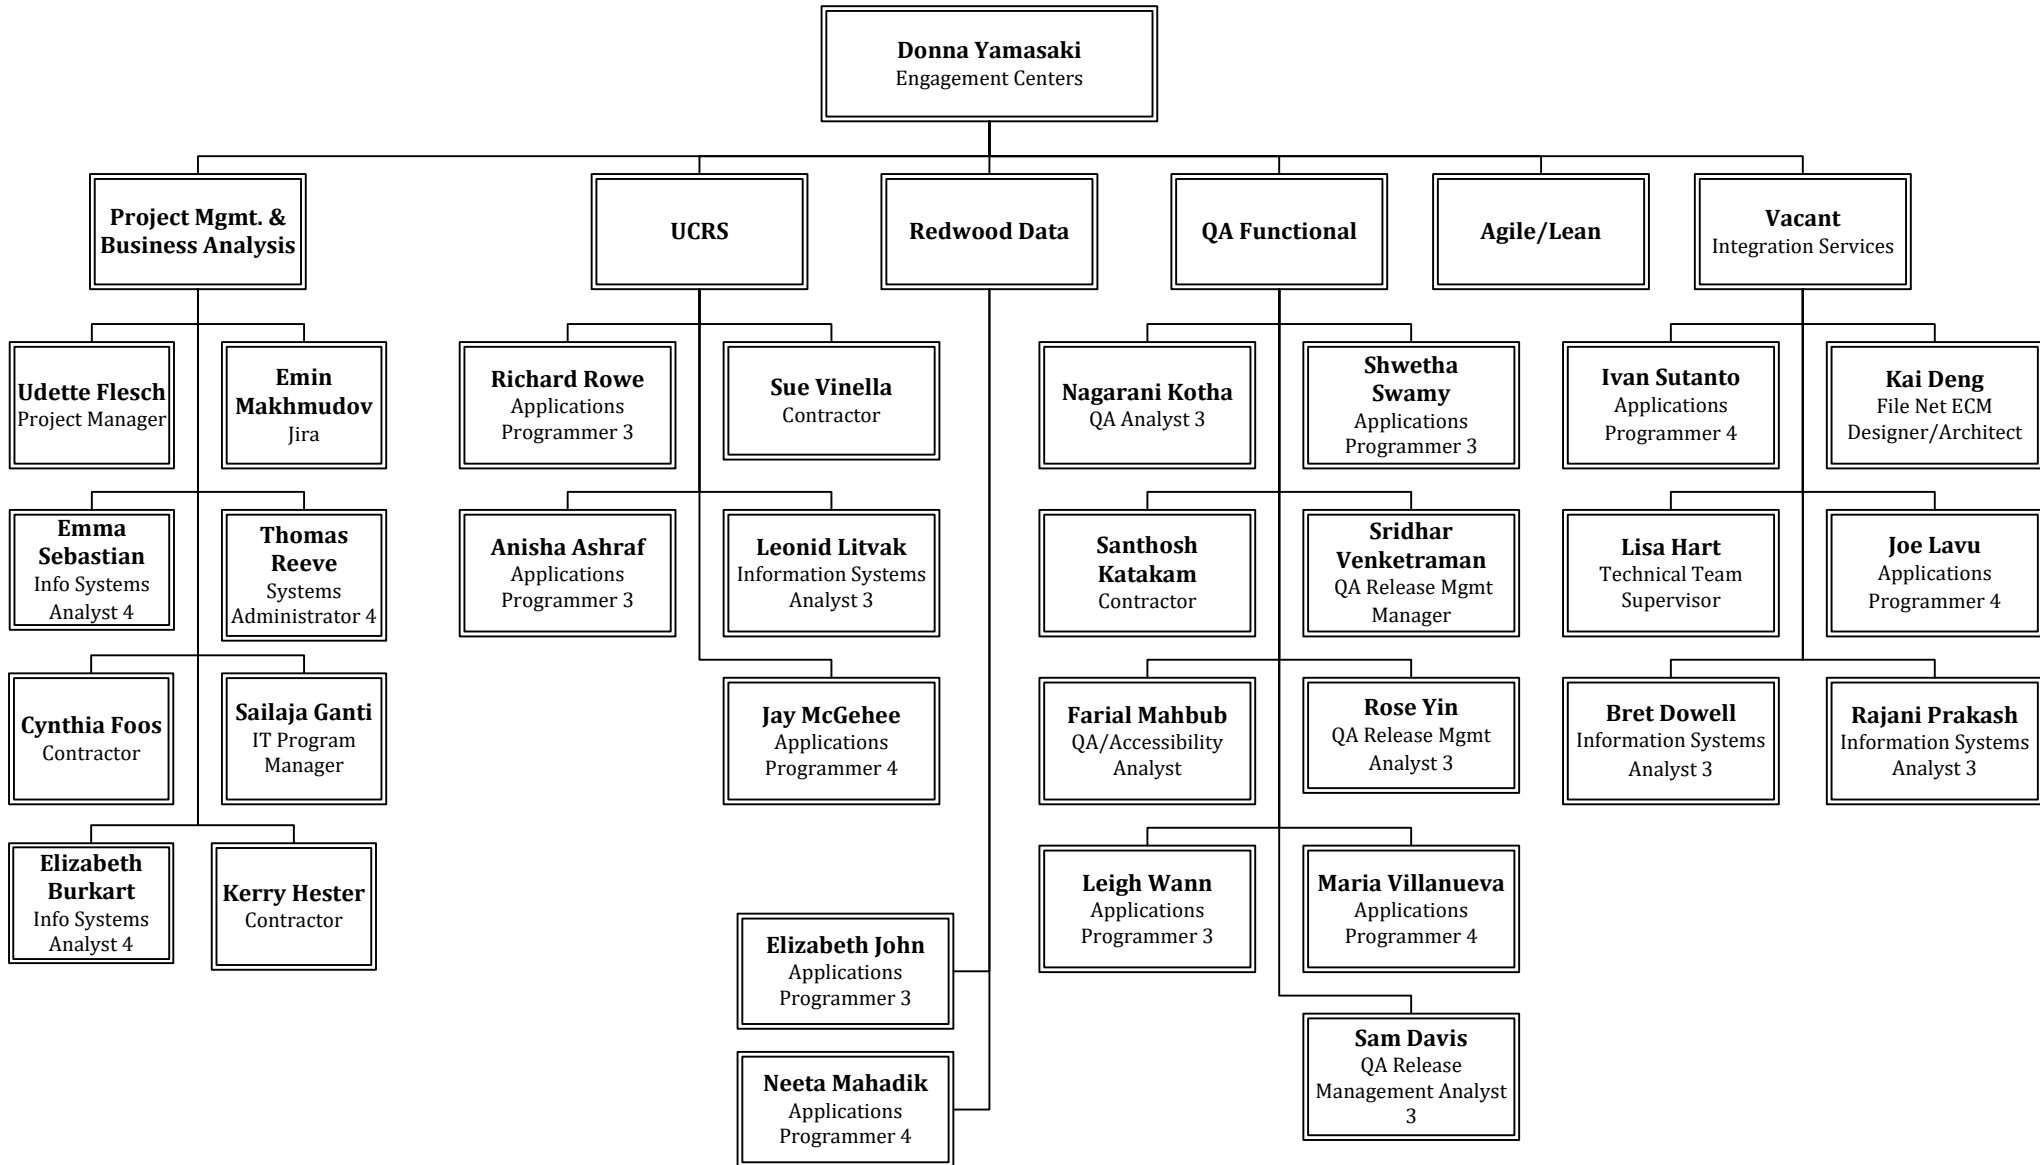

Information Technology Services Deputy Chief Information Officer

Scroll to bottom of page and use up/down arrows to navigate through org chart.

Information Technology Services Deputy Chief Information Officer

PeopleSoft Development

Scroll to bottom of page and use up/down arrows to navigate through org chart.

Information Technology Services

Deputy Chief Information Officer

Centers of Excellence

Scroll to bottom of page and use up/down arrows to navigate through org chart.