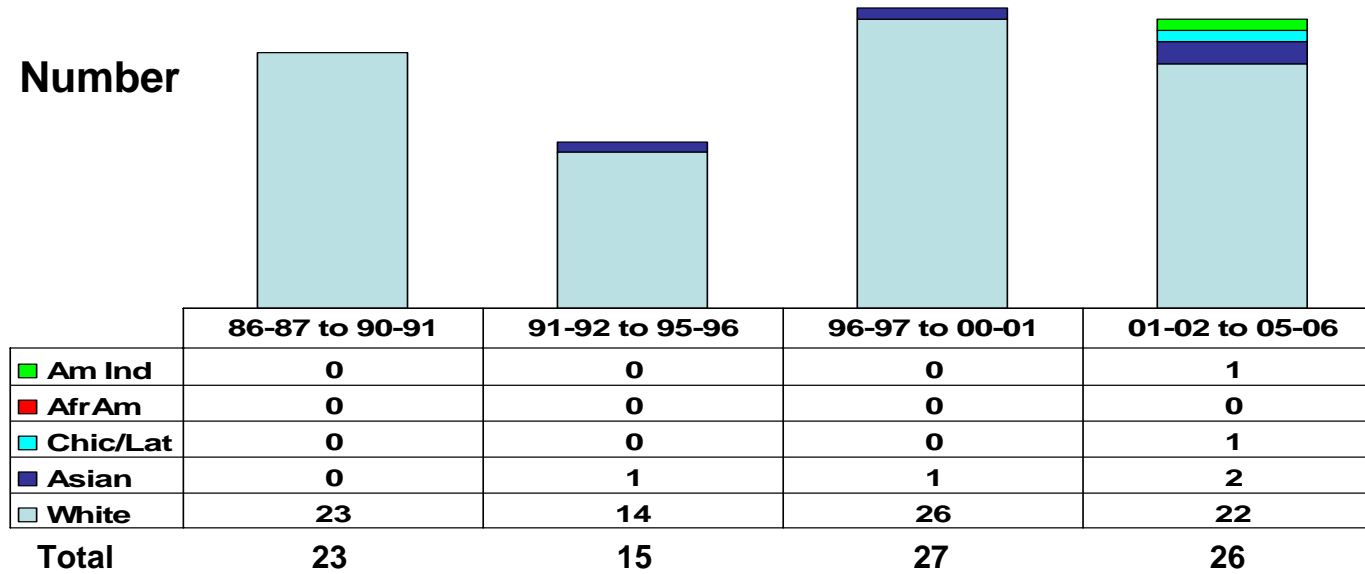

Table 60

Veterinary Medicine Ladder Rank Faculty New Appointments  
1986-87 to 2005-06 by Race/Ethnicity

Number

Percentage