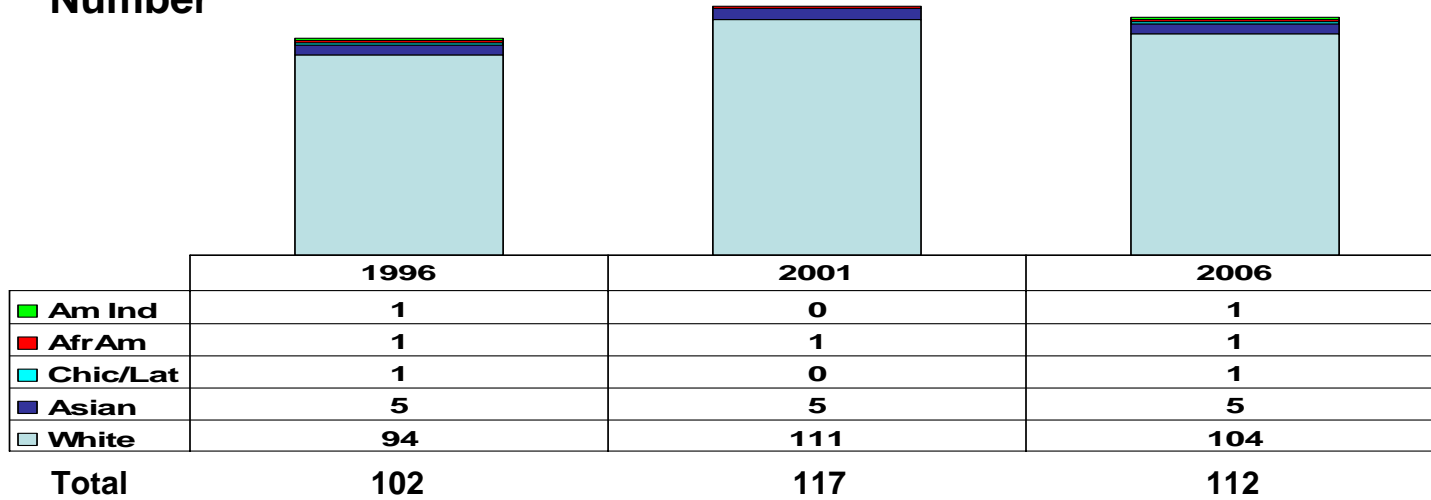

Table 56

Veterinary Medicine Ladder Rank Faculty 1996, 2001, 2006
by Race/Ethnicity

Number

Percentage