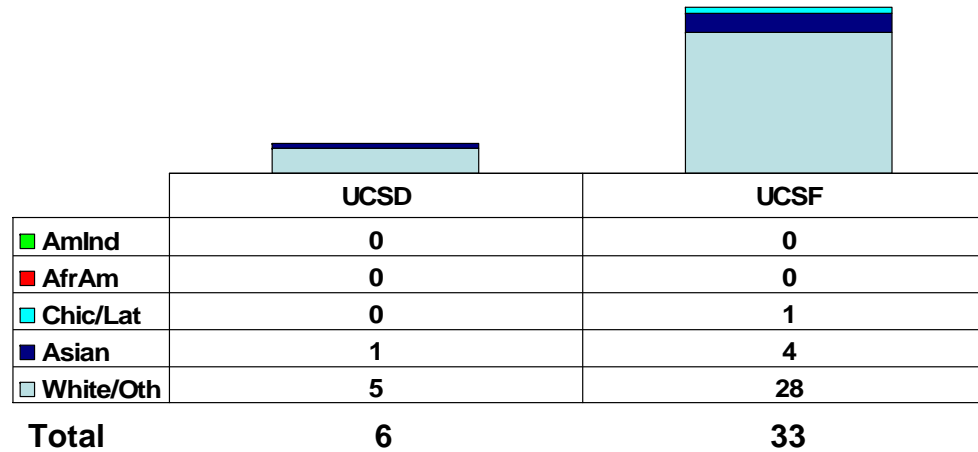

Table 41

Pharmacy Ladder Rank Faculty 2006 by Race/Ethnicity and Campus

Number

Pharmacy	Number
Amlnd	0
AfrAm	0
Chic/Lat	1
Asian	5
White/Oth	33
Total	39

Percentage