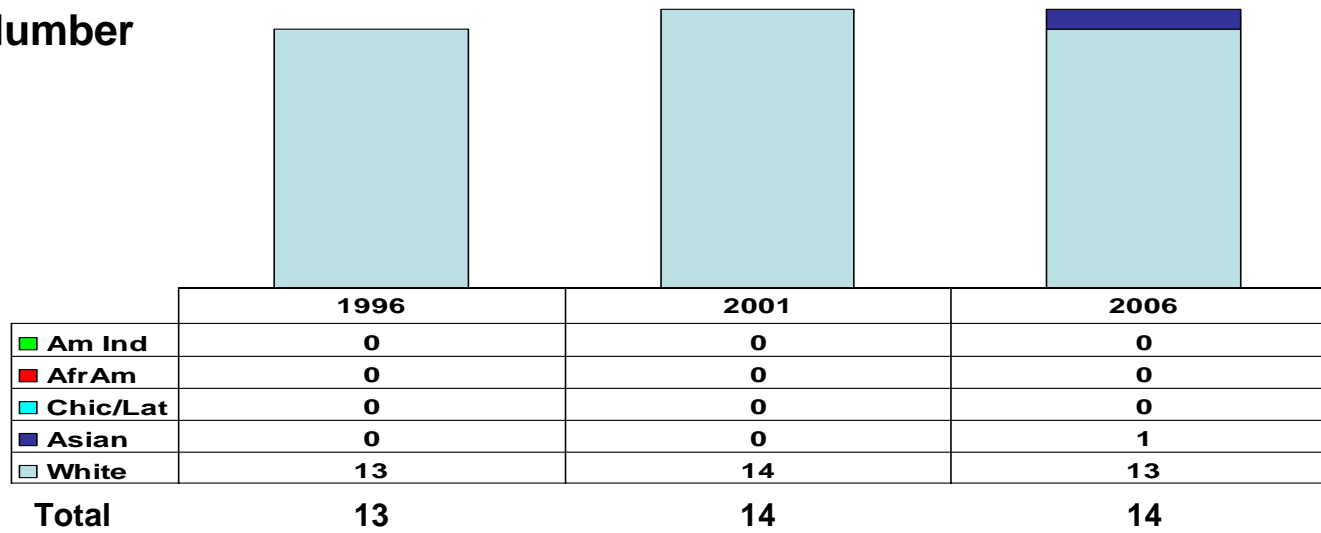

Table 36

Optometry Ladder Rank Faculty 1996, 2001, 2006  
by Race/Ethnicity

Number

Percentage