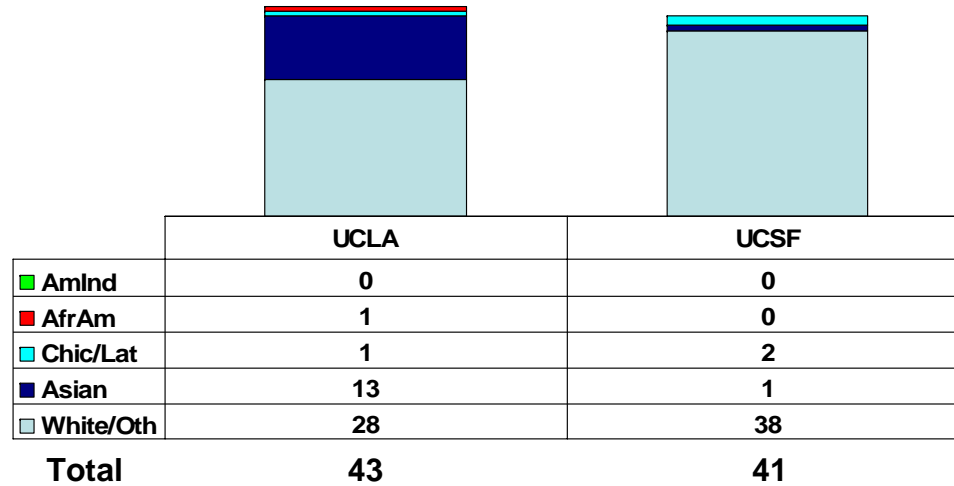

Table 21

Dentistry Ladder Rank Faculty 2006 by Race/Ethnicity and Campus

Dentistry	Number
Amlnd	0
AfrAm	1
Chic/Lat	3
Asian	14
White/Oth	66
Total	84

Number

Percentage