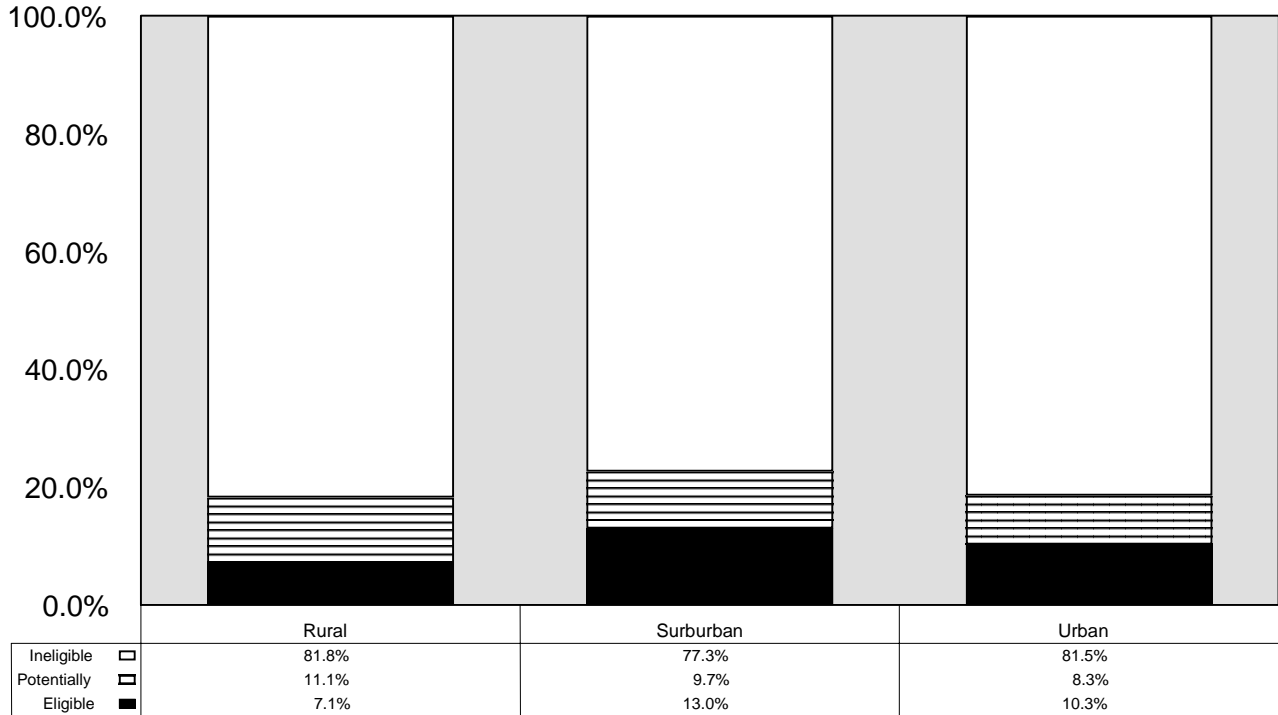

Percent of California's 1996 Public High School Graduates Eligible for Freshman Admission to the University of California By Type of Residential Area

SOURCE: California Postsecondary Education Commission, Eligibility of California's 1996 High School Graduates for Admission to the State's Public Universities, November 1997