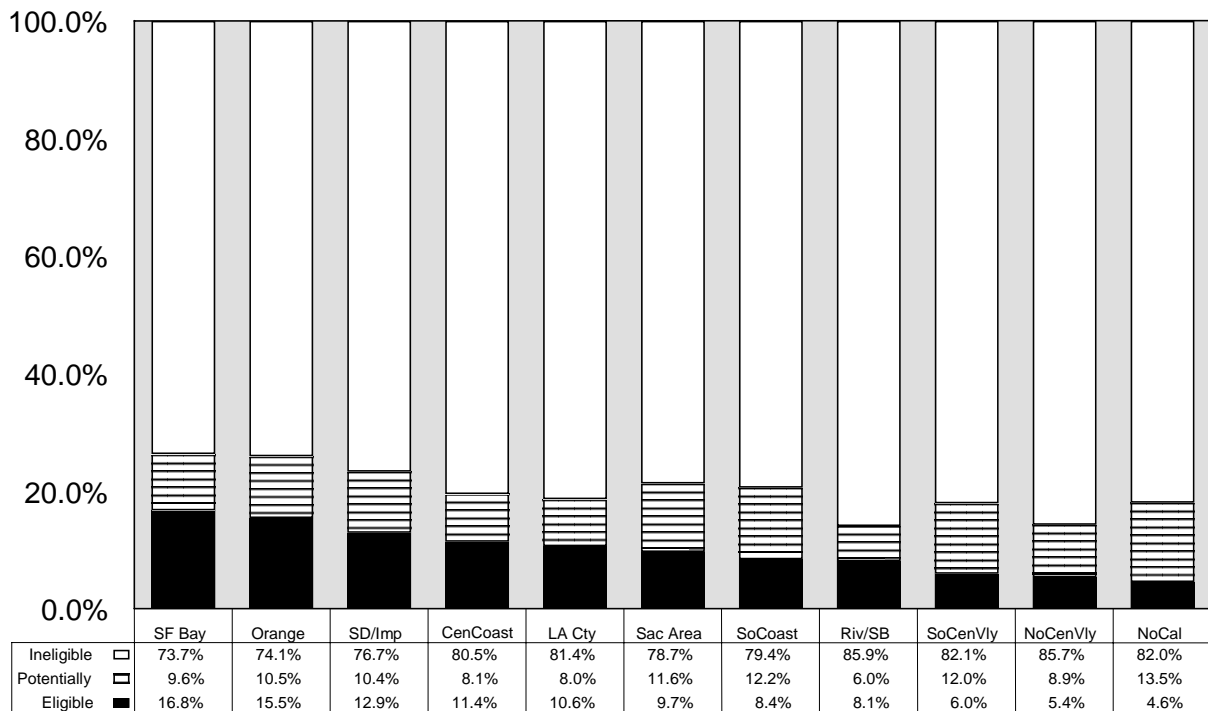

Percent of California's 1996 Public High School Graduates Eligible for Freshman Admission to the University of California By Region

SOURCE: California Postsecondary Education Commission, Eligibility of California's 1996 High School Graduates for Admission to the State's Public Universities, November 1997