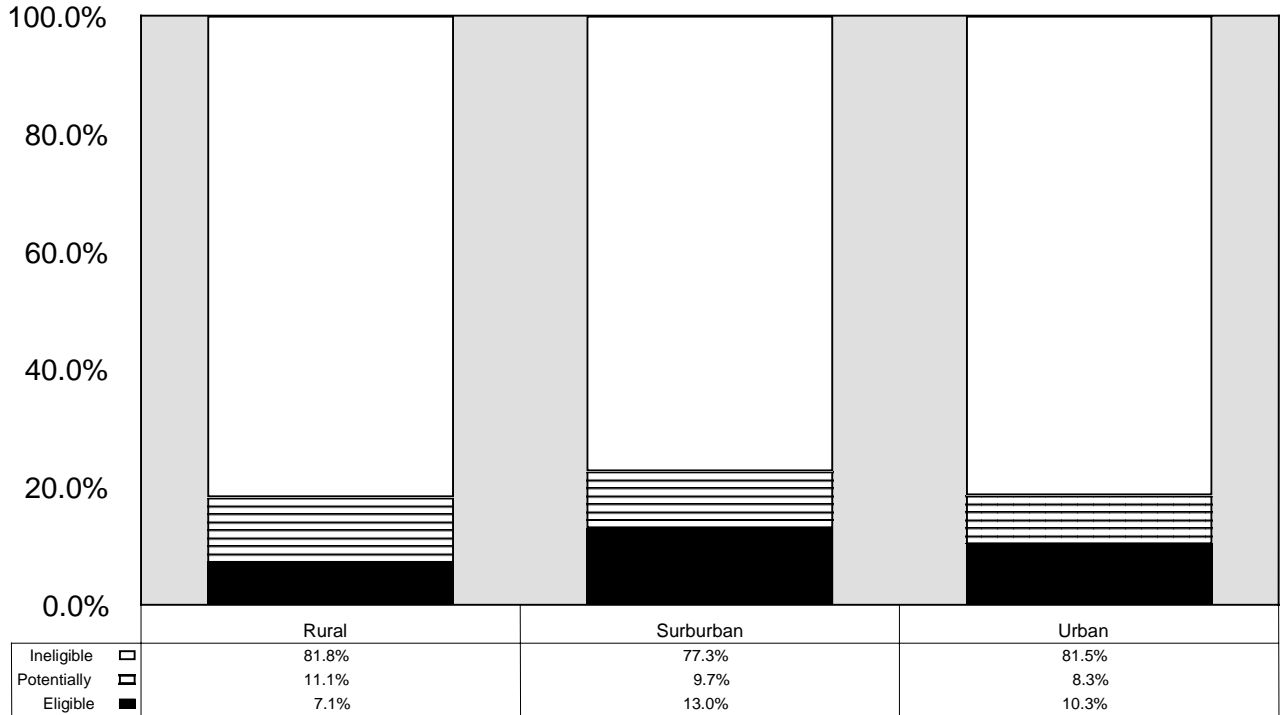

Percent of California's 1996 Public High School Graduates Eligible for Freshman Admission to the University of California By Type of Residential Area

SOURCE: California Postsecondary Education Commission, Eligibility of California's 1996 High School Graduates for Admission to the State's Public Universities, November 1997