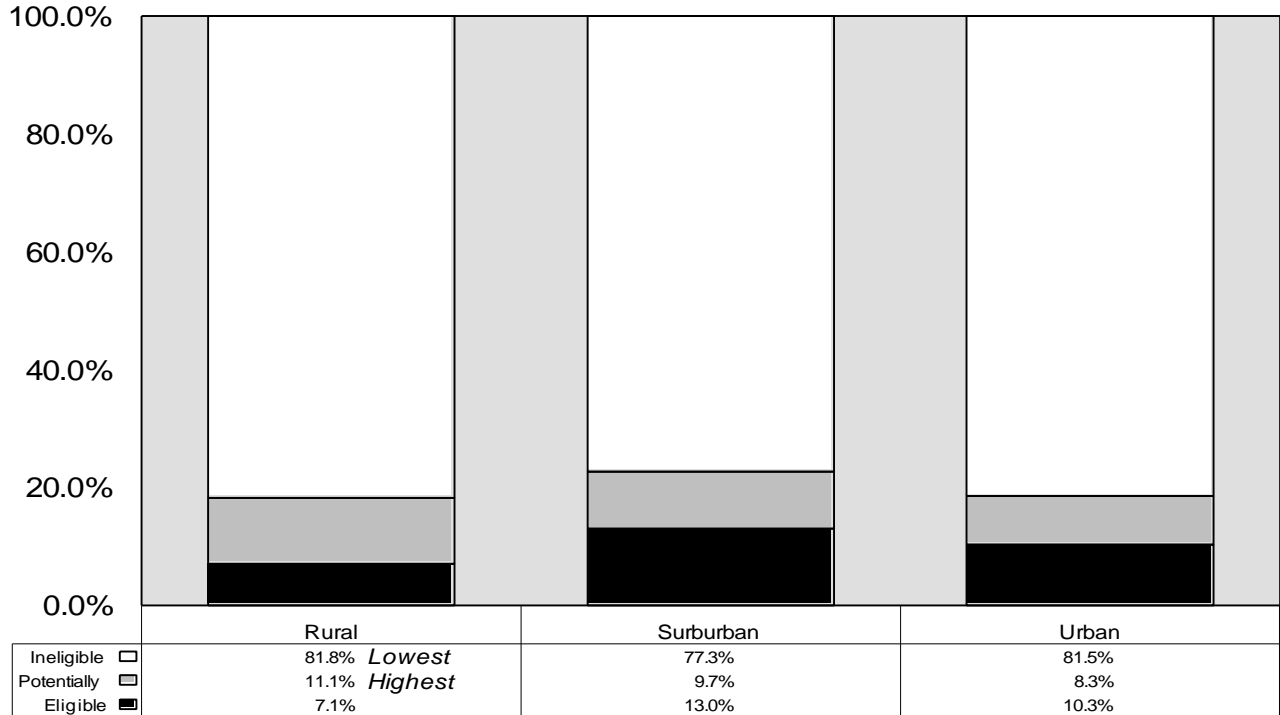

## Percent of California's 1996 Public High School Graduates Eligible for Freshman Admission to the University of California By Area Type

SOURCE: California Postsecondary Education Commission, Eligibility of California's 1996 High School Graduates for Admission to the State's Public Universities, November 1997