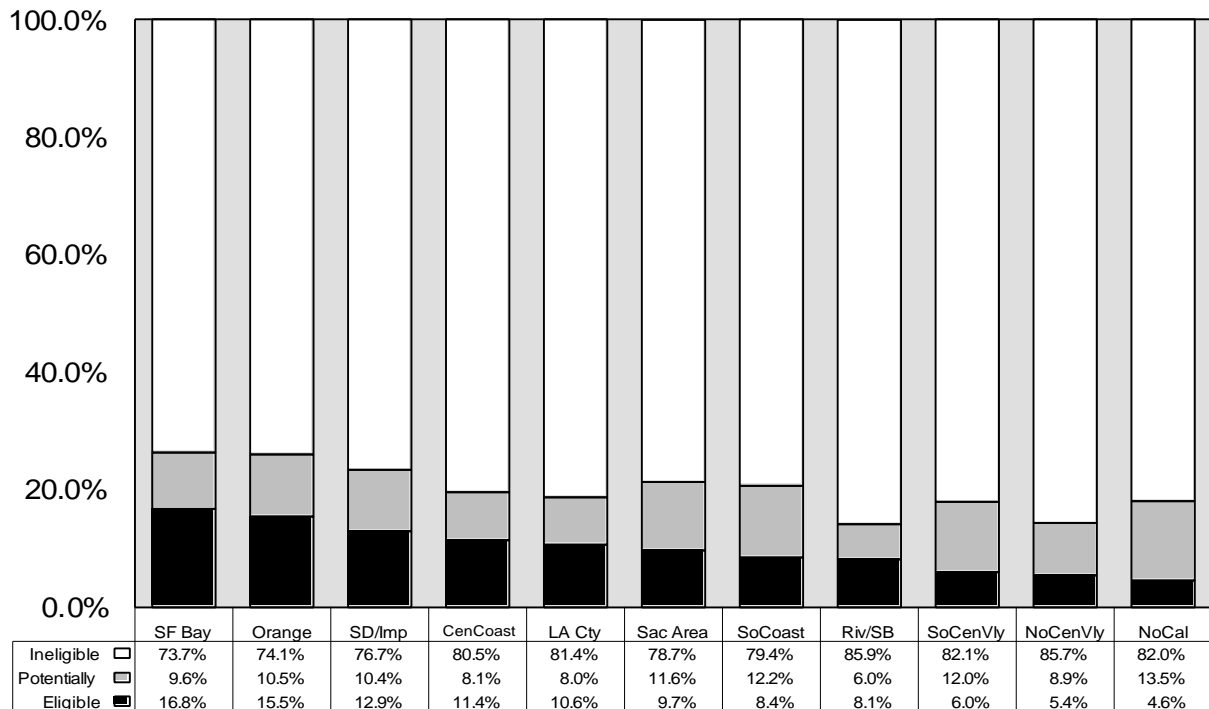

Percent of California's 1996 Public High School Graduates Eligible for Freshman Admission to the University of California By Region

SOURCE: California Postsecondary Education Commission, Eligibility of California's 1996 High School Graduates for Admission to the State's Public Universities, November 1997