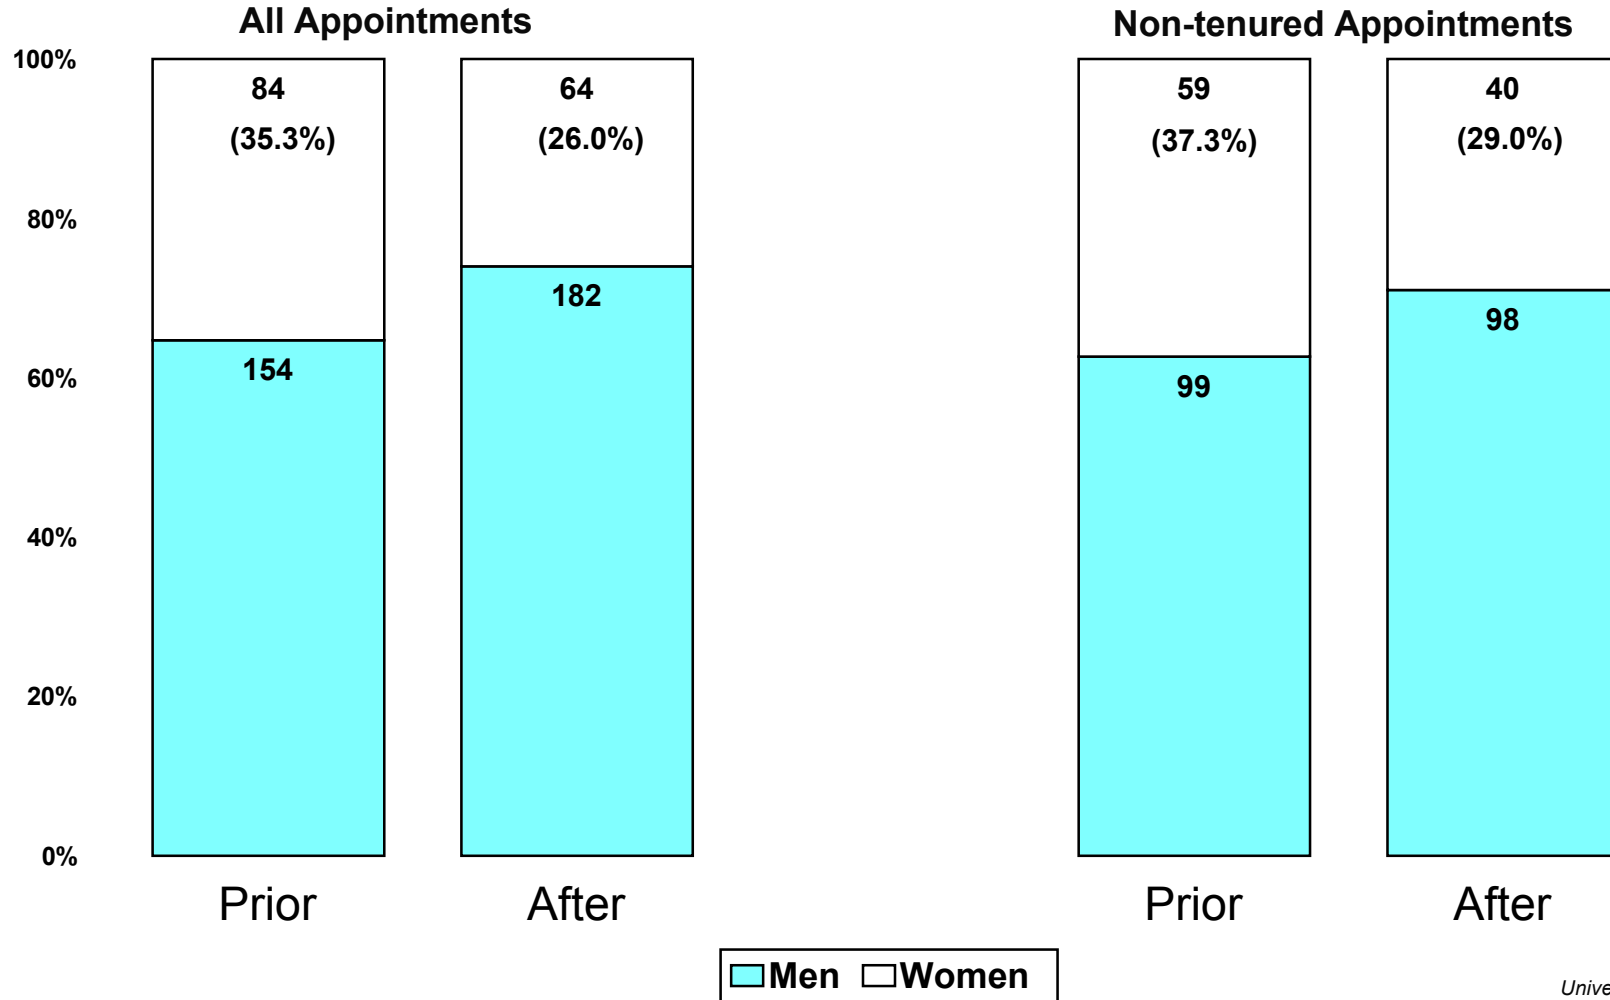

Figure A1

**New Appointments of Ladder Rank Faculty
at the University of California
Four years Prior to 1996 and Four years After 1996**

Berkeley Campus

Figure A2

**New Appointments of Ladder Rank Faculty
at the University of California
Four years Prior to 1996 and Four years After 1996**

Davis Campus

Figure A3

**New Appointments of Ladder Rank Faculty
at the University of California
Four years Prior to 1996 and Four years After 1996**

Irvine Campus

Figure A4

**New Appointments of Ladder Rank Faculty
at the University of California
Four years Prior to 1996 and Four years After 1996**

Los Angeles Campus

Figure A5

**New Appointments of Ladder Rank Faculty
at the University of California
Four years Prior to 1996 and Four years After 1996**

Riverside Campus

Figure A6

**New Appointments of Ladder Rank Faculty
at the University of California
Four years Prior to 1996 and Four years After 1996**