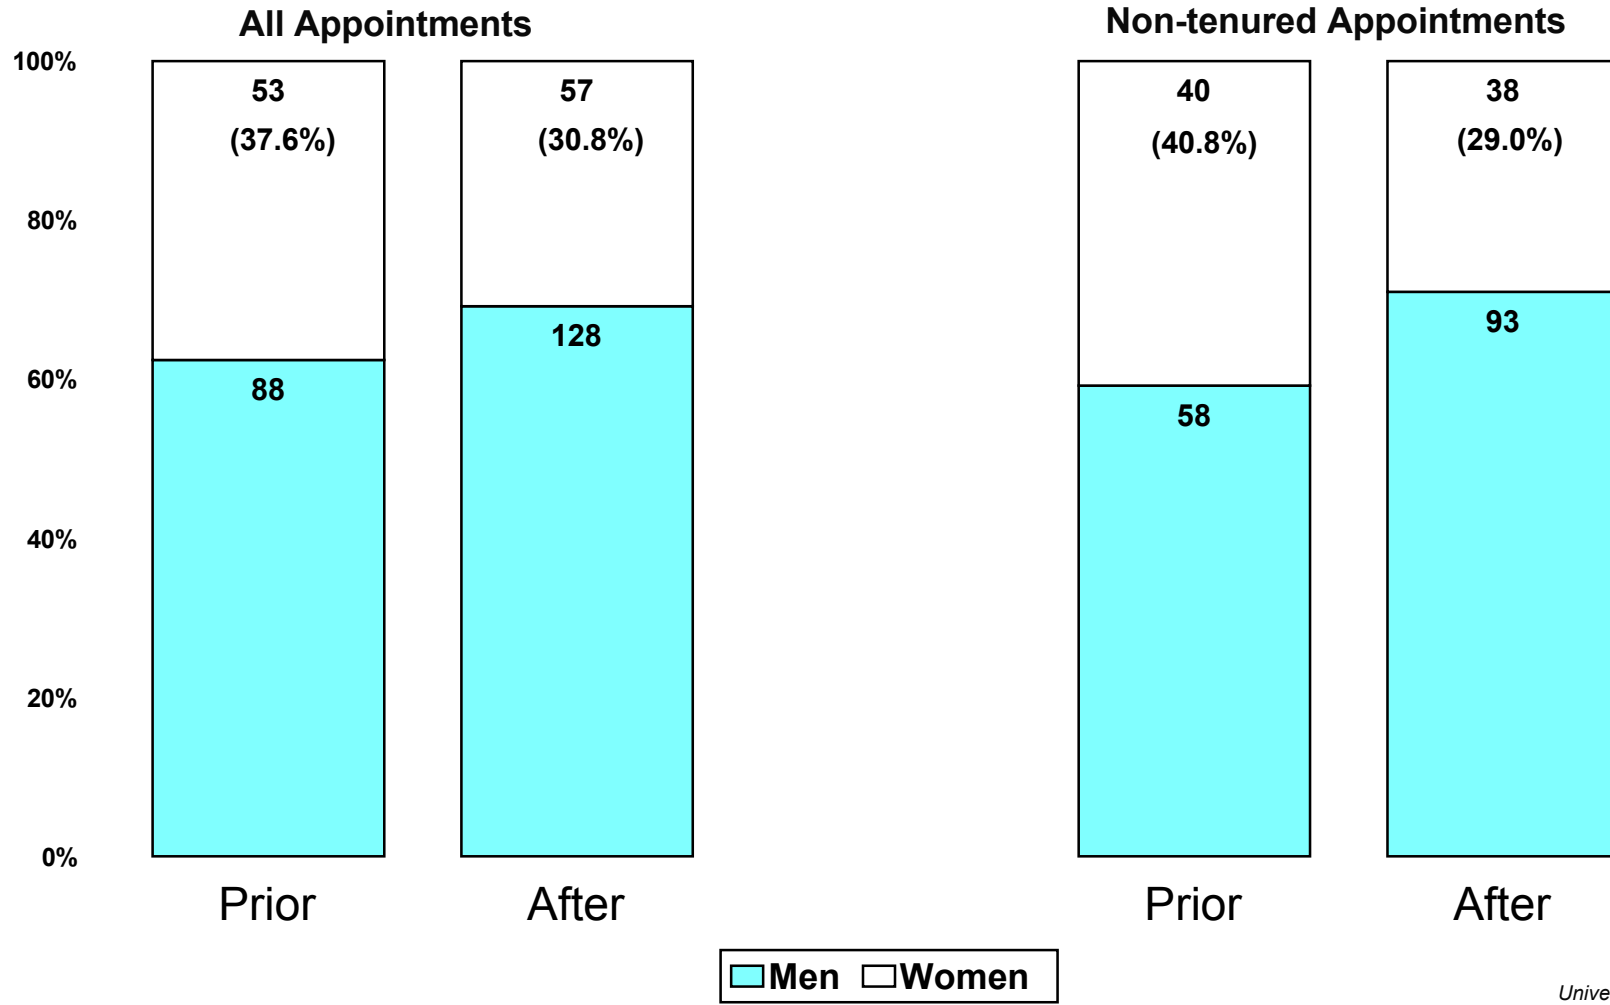

Figure A1

**New Appointments of Ladder Rank Faculty
at the University of California
Four years Prior to 1996 and Four years After 1996**

Berkeley Campus

Figure A2

**New Appointments of Ladder Rank Faculty
at the University of California
Four years Prior to 1996 and Four years After 1996**

Davis Campus

Figure A3

**New Appointments of Ladder Rank Faculty
at the University of California
Four years Prior to 1996 and Four years After 1996**

Irvine Campus

Figure A4

**New Appointments of Ladder Rank Faculty
at the University of California
Four years Prior to 1996 and Four years After 1996**

Los Angeles Campus

Figure A5

**New Appointments of Ladder Rank Faculty
at the University of California
Four years Prior to 1996 and Four years After 1996**

Riverside Campus

Figure A6

**New Appointments of Ladder Rank Faculty
at the University of California
Four years Prior to 1996 and Four years After 1996**