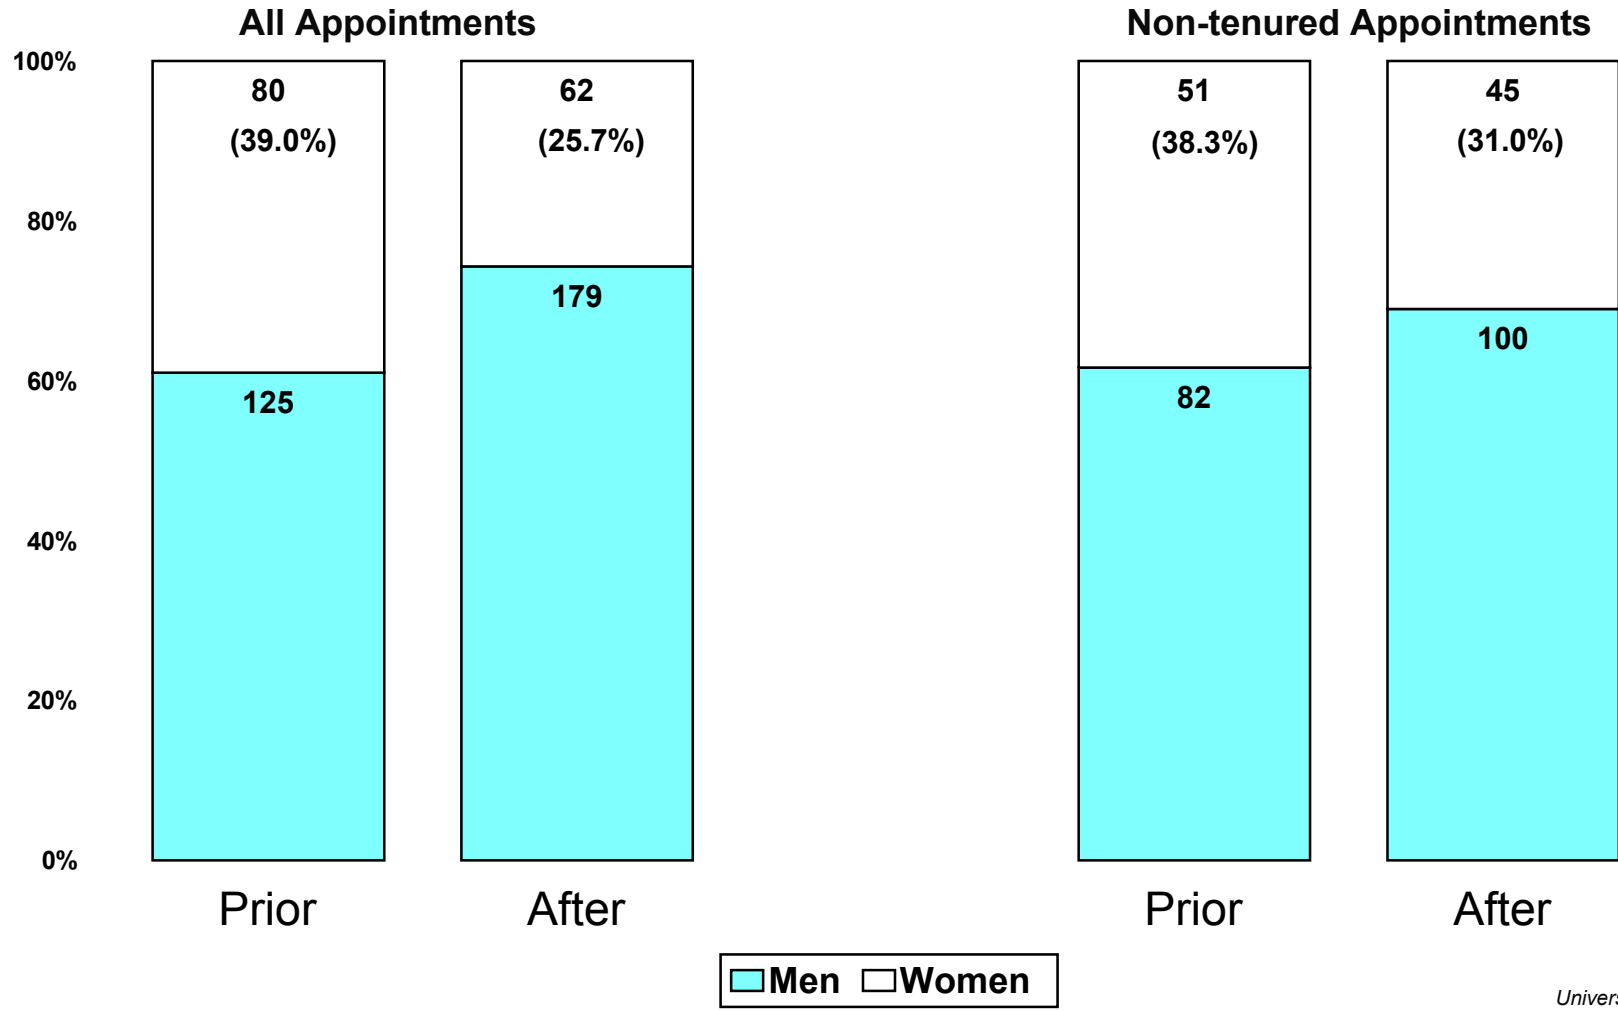

Figure A1

**New Appointments of Ladder Rank Faculty
at the University of California
Four years Prior to 1996 and Four years After 1996**

Berkeley Campus

Figure A2

**New Appointments of Ladder Rank Faculty
at the University of California
Four years Prior to 1996 and Four years After 1996**

Davis Campus

Figure A3

**New Appointments of Ladder Rank Faculty
at the University of California
Four years Prior to 1996 and Four years After 1996**

Irvine Campus

Figure A4

**New Appointments of Ladder Rank Faculty
at the University of California
Four years Prior to 1996 and Four years After 1996**

Los Angeles Campus

Figure A5

**New Appointments of Ladder Rank Faculty
at the University of California
Four years Prior to 1996 and Four years After 1996**

Riverside Campus

Figure A6

**New Appointments of Ladder Rank Faculty
at the University of California
Four years Prior to 1996 and Four years After 1996**