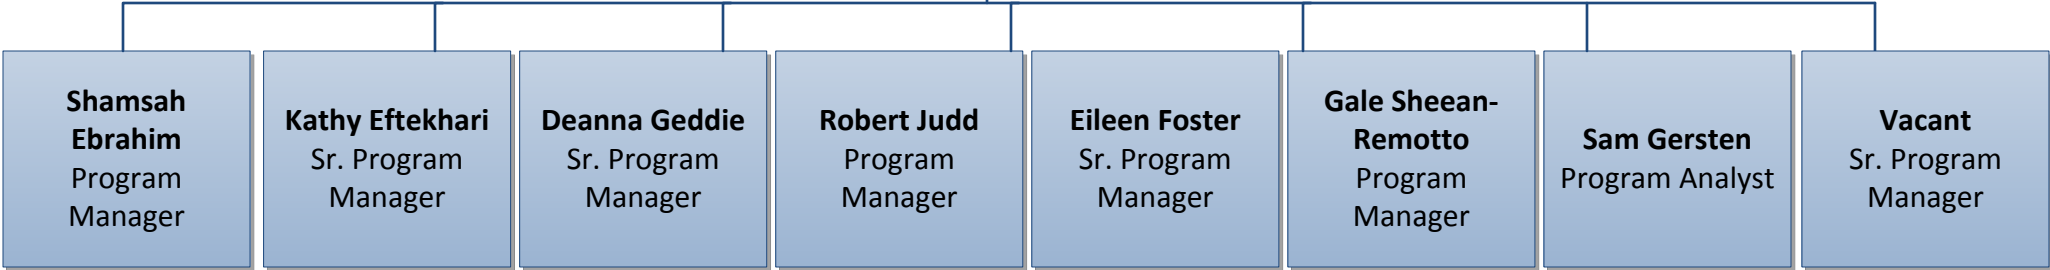

Zoanne Nelson
Executive Director

Shamsah Ebrahim
Program Manager

Kathy Eftekhari
Sr. Program Manager

Deanna Geddie
Sr. Program Manager

Robert Judd
Program Manager

Eileen Foster
Sr. Program Manager

Gale Sheean-Remotto
Program Manager

Sam Gersten
Program Analyst

Vacant
Sr. Program Manager