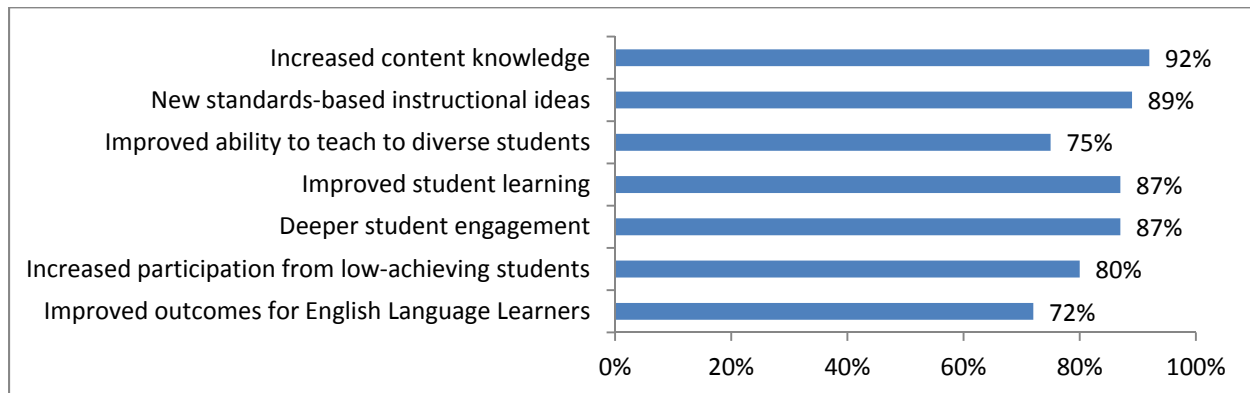

Table 3. CSMP Professional Development Programs Offered, 2011-2015

Project	Number of Contact Hours for Participants	Number of Programs	Average Hours per Program
Arts	10,632	570	18.65
History-Social Science	13,277	913	14.54
International Studies	8,857	590	15.01
Mathematics	30,895	1,784	17.32
Physical Education-Health	1,863	112	16.63
Reading and Literature	11,953	765	15.62
Science	12,497	769	16.25
World Language	6,275	359	17.48
Writing	39,585	2,469	16.03
TOTAL	135,834	8,331	16.30

Source: CSMP Information System, 2015

In a teacher survey conducted by SRI International in 2010, teachers reported (Figure 2) that their participation in CSMP increased their content knowledge (92%), provided them with new standards-based instructional ideas (89%), and improved their ability to teach to diverse students (75%). In addition, participants reported that CSMP professional development would help to improve their students' learning (87%), deepen students' engagement (87%), increase the participation of low-achieving students (80%), and contribute to improved outcomes for English Language Learners (72%).⁹

Figure 2. CSMP Outcomes Reported by Teacher Participants, 2010-11

Source: SRI International, Evaluation of the California Subject Matter Project, CSMP Pilot Survey 2010-11

These data were further corroborated by a CSMP-conducted participant survey administered in 2014, in which 85% of respondents rated the quality of CSMP professional development as being “significantly better” (69%) or “somewhat better” (16%) than other professional development activities in which they had participated.¹⁰

⁹ Percentages represent a composite measure of “Moderate extent” and “Great extent,” the two highest measures on a 4-point Likert scale used to assess respondents’ attitudes.

¹⁰ Source: CSMP Participant Survey.