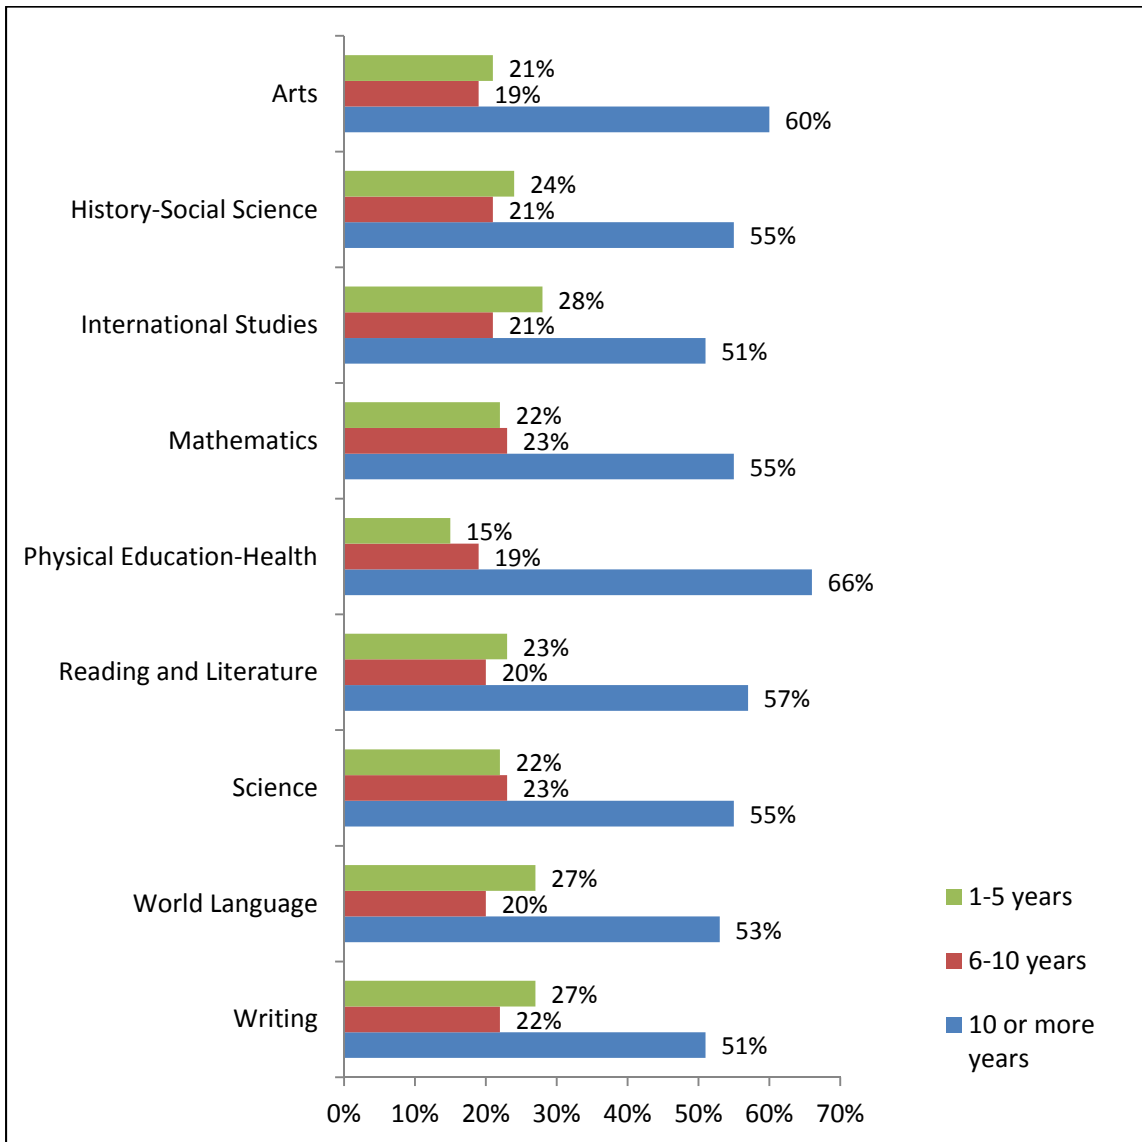

Figure 1. CSMP Teacher Participants' Total Years Teaching Experience, 2011-2015

Source: CSMP Information System, 2015

Additionally, a major focus of the subject matter projects is to foster the development of teacher leaders. Teacher leaders are individuals who are skilled in a discipline with requisite pedagogical skills, and who share their expertise with other teachers at all levels of experience through CSMP professional development programs.

Funds Expended

There is one statewide office and multiple sites for each of the subject areas. Table 2 shows, by subject area, a four-year summary of expenditures of State funds provided