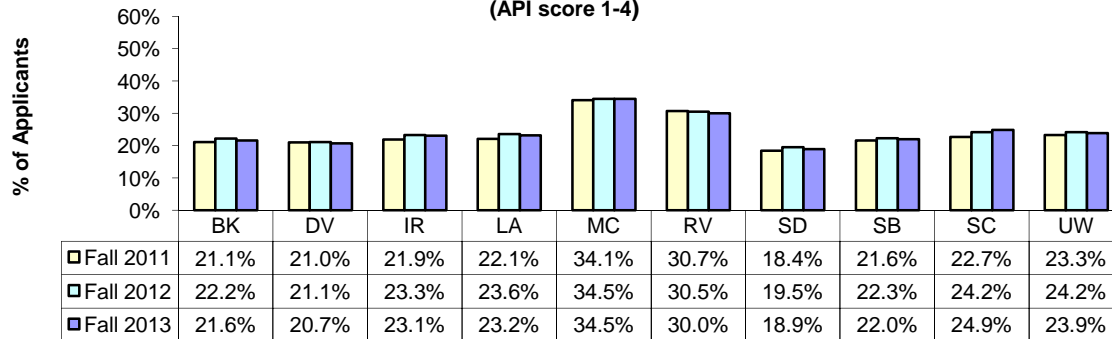

Fall 2013 California Freshman Applicant Profile

First Generation College¹

Low Family Income²

Low High School API (API score 1-4)

¹Neither parent has a 4-year college degree.

²Applicants reporting household income (weighted) at or below the 30th percentile based on the March supplement of the Current Population Survey (CPS) for Californians aged 30-65, \$45,000 or less in Fall 2011, \$44,000 or less in Fall 2012 and \$42,700 or less in Fall 2013.