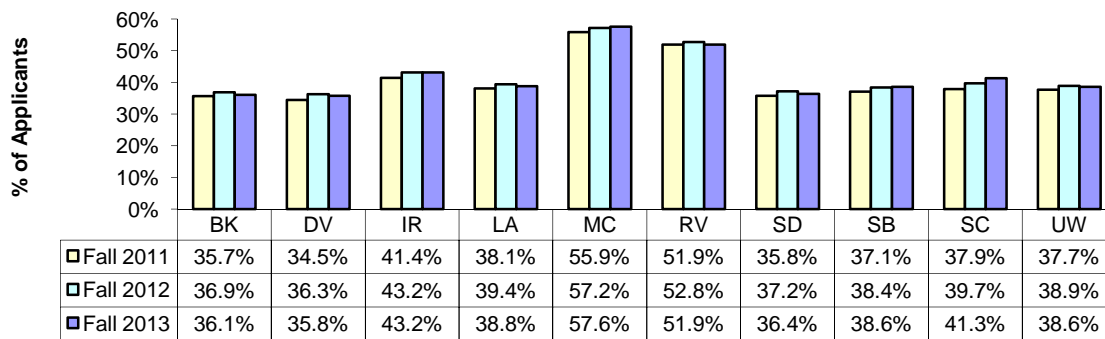

Fall 2013 California Freshman Applicant Profile

First Generation College¹

Low Family Income²

Low High School API (API score 1-4)

¹Neither parent has a 4-year college degree.

²Applicants reporting household income (weighted) at or below the 30th percentile based on the March supplement of the Current Population Survey (CPS) for Californians aged 30-65, \$45,000 or less in Fall 2011, \$44,000 or less in Fall 2012 and \$42,700 or less in Fall 2013.