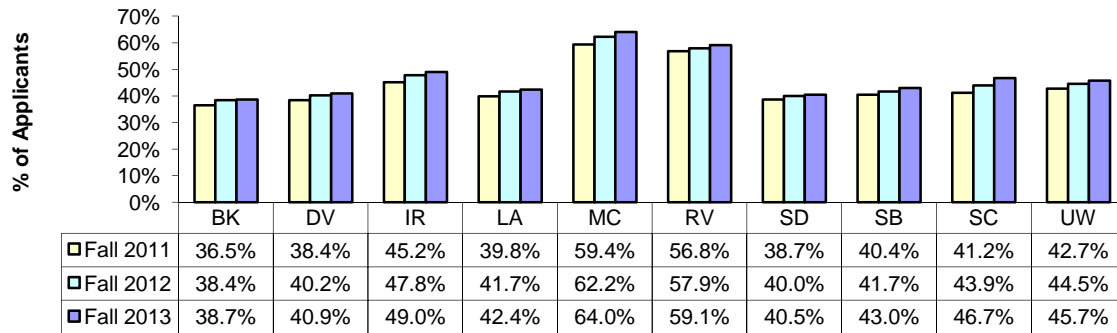

Fall 2013 California Freshman Applicant Profile

First Generation College¹

Low Family Income²

Low High School API (API score 1-4)

¹Neither parent has a 4-year college degree.

²Applicants reporting household income (weighted) at or below the 30th percentile based on the March supplement of the Current Population Survey (CPS) for Californians aged 30-65, \$45,000 or less in Fall 2011, \$44,000 or less in Fall 2012 and \$42,700 or less in Fall 2013.