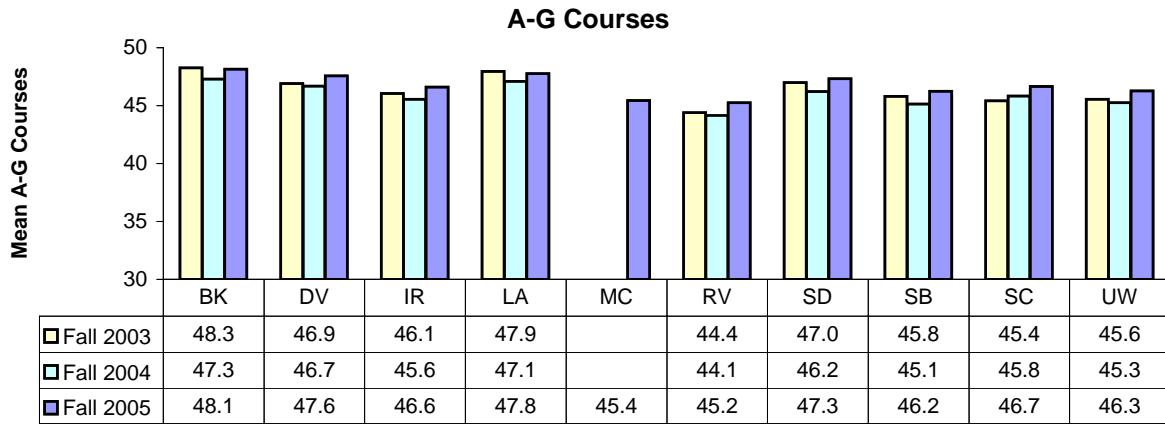

California Freshman Admit Profile
Fall 2003, 2004, 2005
(preliminary data as of the end of March)

California Freshman Admit Profile
Fall 2003, 2004, 2005
(preliminary data as of the end of March)

SAT I Total

(Highest reported score based on single test administration)

SAT II Writing

(Highest reported score)

SAT II Math

(Highest reported score - Math IC or IIC)

California Freshman Admit Profile
Fall 2003, 2004, 2005
(preliminary data as of the end of March)