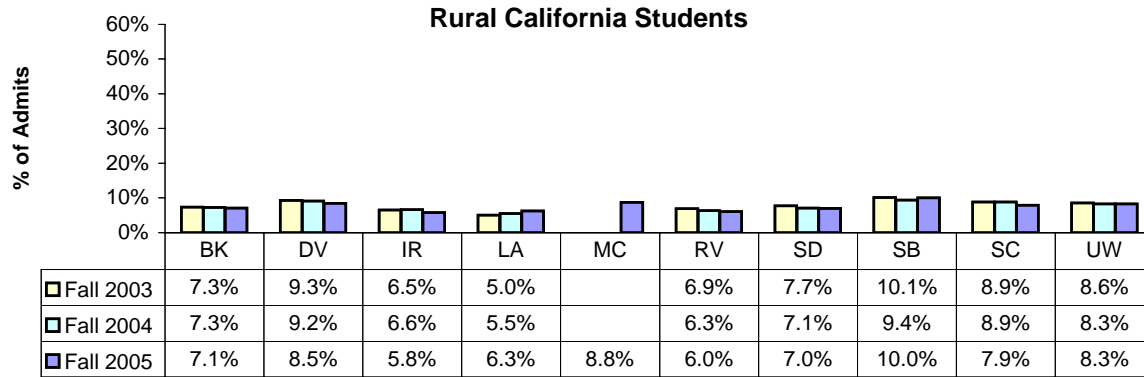

California Freshman Admit Profile
Fall 2003, 2004, 2005
(preliminary data as of the end of March)

California Freshman Admit Profile
Fall 2003, 2004, 2005
(preliminary data as of the end of March)

SAT I Total

(Highest reported score based on single test administration)

SAT II Writing

(Highest reported score)

SAT II Math

(Highest reported score - Math IC or IIC)

California Freshman Admit Profile
Fall 2003, 2004, 2005
(preliminary data as of the end of March)

California Freshman Admit Profile
Fall 2003, 2004, 2005
(preliminary data as of the end of March)

Note: 2005 California resident population includes bona fide residents (may include international students on visa).