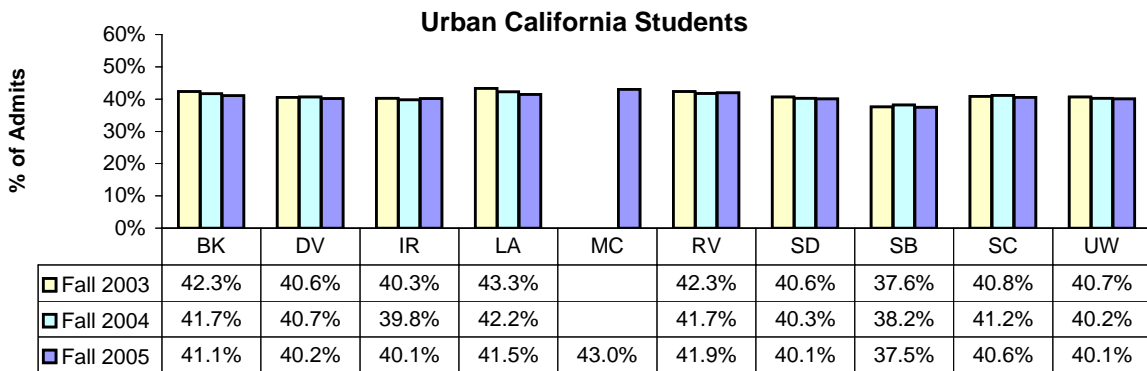

California Freshman Admit Profile
Fall 2003, 2004, 2005
(preliminary data as of the end of March)

California Freshman Admit Profile
Fall 2003, 2004, 2005
(preliminary data as of the end of March)

SAT I Total

(Highest reported score based on single test administration)

SAT II Writing

(Highest reported score)

SAT II Math

(Highest reported score - Math IC or IIC)

California Freshman Admit Profile
Fall 2003, 2004, 2005
(preliminary data as of the end of March)

California Freshman Admit Profile
Fall 2003, 2004, 2005
(preliminary data as of the end of March)

Note: 2005 California resident population includes bona fide residents (may include international students on visa).