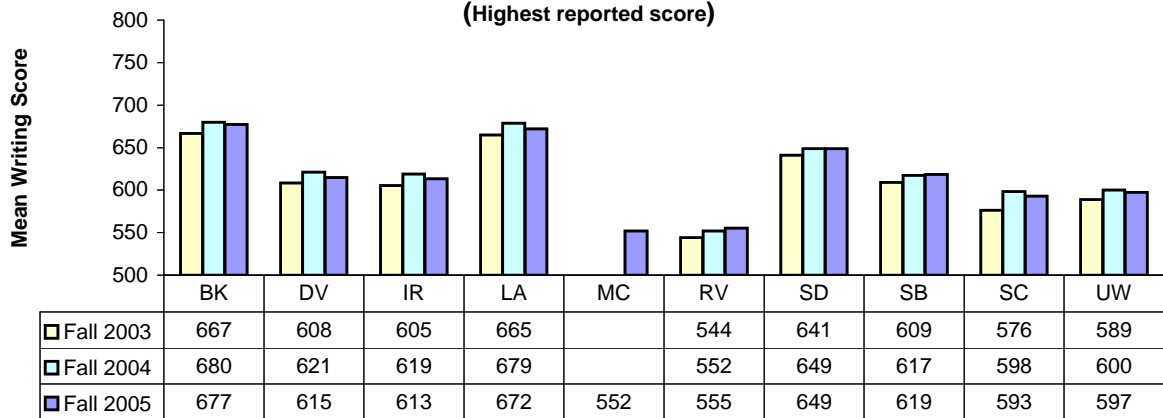

California Freshman Admit Profile
Fall 2003, 2004, 2005
(preliminary data as of the end of March)

California Freshman Admit Profile
Fall 2003, 2004, 2005
(preliminary data as of the end of March)

SAT I Total

(Highest reported score based on single test administration)

SAT II Writing

(Highest reported score)

SAT II Math

(Highest reported score - Math IC or IIC)

California Freshman Admit Profile
Fall 2003, 2004, 2005
(preliminary data as of the end of March)