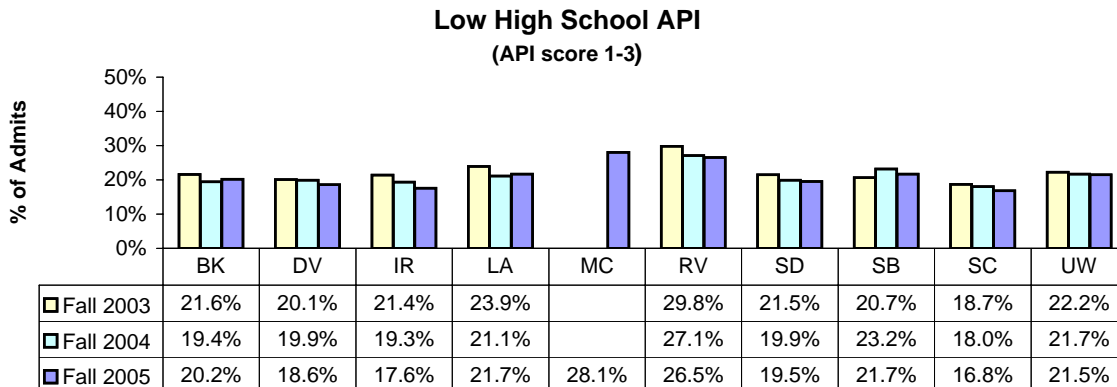

California Freshman Admit Profile
Fall 2003, 2004, 2005
(preliminary data as of the end of March)

California Freshman Admit Profile
Fall 2003, 2004, 2005
(preliminary data as of the end of March)

SAT I Total

(Highest reported score based on single test administration)

SAT II Writing

(Highest reported score)

SAT II Math

(Highest reported score - Math IC or IIC)

California Freshman Admit Profile
Fall 2003, 2004, 2005
(preliminary data as of the end of March)

California Freshman Admit Profile
Fall 2003, 2004, 2005
(preliminary data as of the end of March)

Note: 2005 California resident population includes bona fide residents (may include international students on visa).