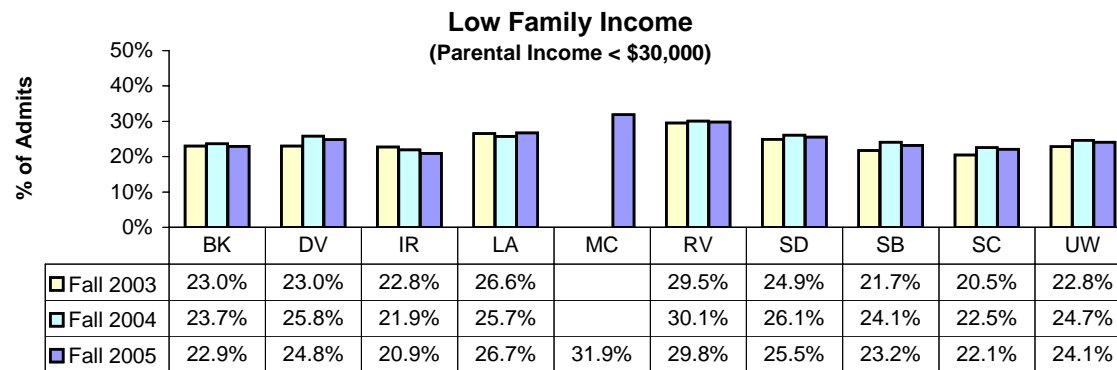

California Freshman Admit Profile
Fall 2003, 2004, 2005
(preliminary data as of the end of March)

California Freshman Admit Profile
Fall 2003, 2004, 2005
(preliminary data as of the end of March)

SAT I Total

(Highest reported score based on single test administration)

SAT II Writing

(Highest reported score)

SAT II Math

(Highest reported score - Math IC or IIC)

California Freshman Admit Profile
Fall 2003, 2004, 2005
(preliminary data as of the end of March)

California Freshman Admit Profile
Fall 2003, 2004, 2005
(preliminary data as of the end of March)

Note: 2005 California resident population includes bona fide residents (may include international students on visa).