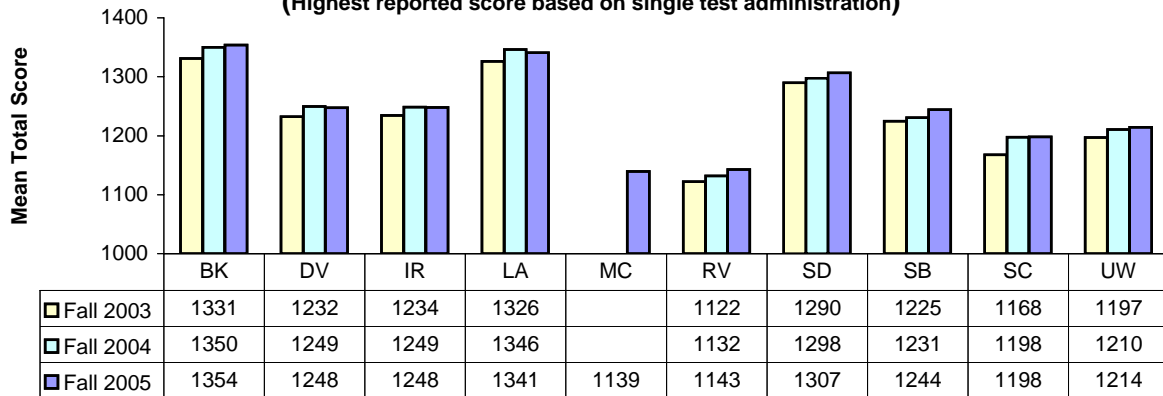

California Freshman Admit Profile
Fall 2003, 2004, 2005
(preliminary data as of the end of March)

California Freshman Admit Profile
Fall 2003, 2004, 2005
(preliminary data as of the end of March)

SAT I Total

(Highest reported score based on single test administration)

SAT II Writing

(Highest reported score)

SAT II Math

(Highest reported score - Math IC or IIC)

California Freshman Admit Profile
Fall 2003, 2004, 2005
(preliminary data as of the end of March)