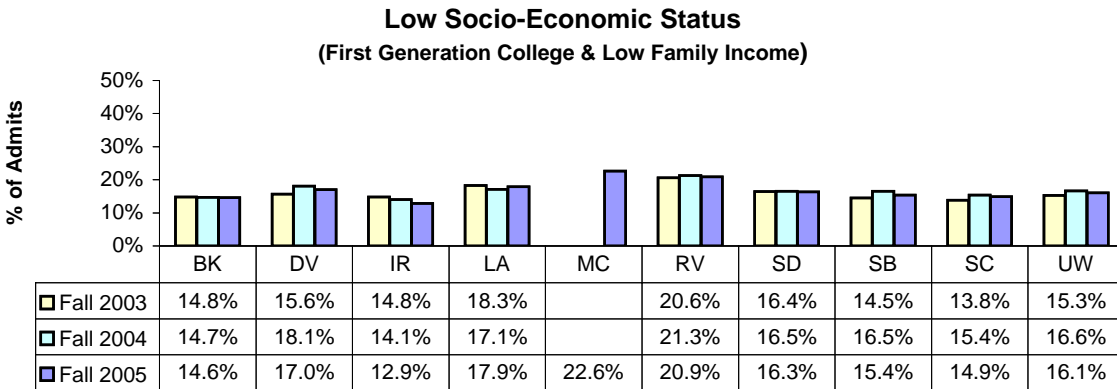

California Freshman Admit Profile
Fall 2003, 2004, 2005
(preliminary data as of the end of March)

California Freshman Admit Profile
Fall 2003, 2004, 2005
(preliminary data as of the end of March)

SAT I Total

(Highest reported score based on single test administration)

SAT II Writing

(Highest reported score)

SAT II Math

(Highest reported score - Math IC or IIC)

California Freshman Admit Profile
Fall 2003, 2004, 2005
(preliminary data as of the end of March)

California Freshman Admit Profile
Fall 2003, 2004, 2005
(preliminary data as of the end of March)

Note: 2005 California resident population includes bona fide residents (may include international students on visa).