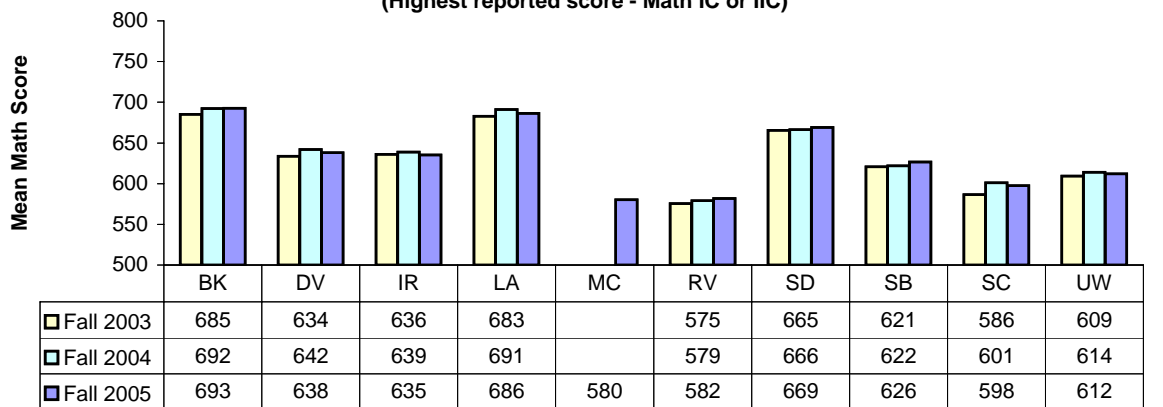

California Freshman Admit Profile
Fall 2003, 2004, 2005
(preliminary data as of the end of March)

California Freshman Admit Profile
Fall 2003, 2004, 2005
(preliminary data as of the end of March)

SAT I Total

(Highest reported score based on single test administration)

SAT II Writing

(Highest reported score)

SAT II Math

(Highest reported score - Math IC or IIC)

California Freshman Admit Profile
Fall 2003, 2004, 2005
(preliminary data as of the end of March)

California Freshman Admit Profile
Fall 2003, 2004, 2005
(preliminary data as of the end of March)

Note: 2005 California resident population includes bona fide residents (may include international students on visa).