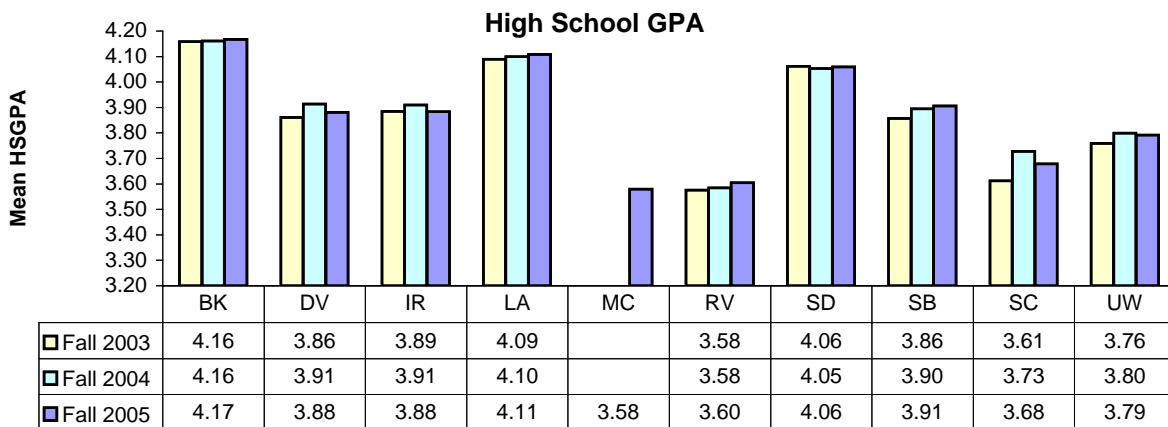

California Freshman Admit Profile
Fall 2003, 2004, 2005
(preliminary data as of the end of March)

California Freshman Admit Profile
Fall 2003, 2004, 2005
(preliminary data as of the end of March)

SAT I Total

(Highest reported score based on single test administration)

SAT II Writing

(Highest reported score)

SAT II Math

(Highest reported score - Math IC or IIC)

California Freshman Admit Profile
Fall 2003, 2004, 2005
(preliminary data as of the end of March)