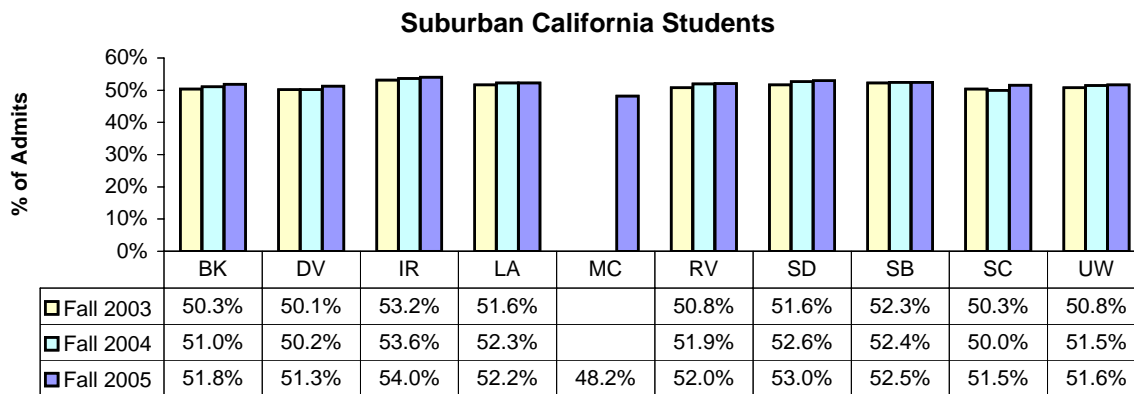

California Freshman Admit Profile
Fall 2003, 2004, 2005
(preliminary data as of the end of March)

California Freshman Admit Profile
Fall 2003, 2004, 2005
(preliminary data as of the end of March)

SAT I Total

(Highest reported score based on single test administration)

SAT II Writing

(Highest reported score)

SAT II Math

(Highest reported score - Math IC or IIC)

California Freshman Admit Profile
Fall 2003, 2004, 2005
(preliminary data as of the end of March)

California Freshman Admit Profile
Fall 2003, 2004, 2005
(preliminary data as of the end of March)

Note: 2005 California resident population includes bona fide residents (may include international students on visa).