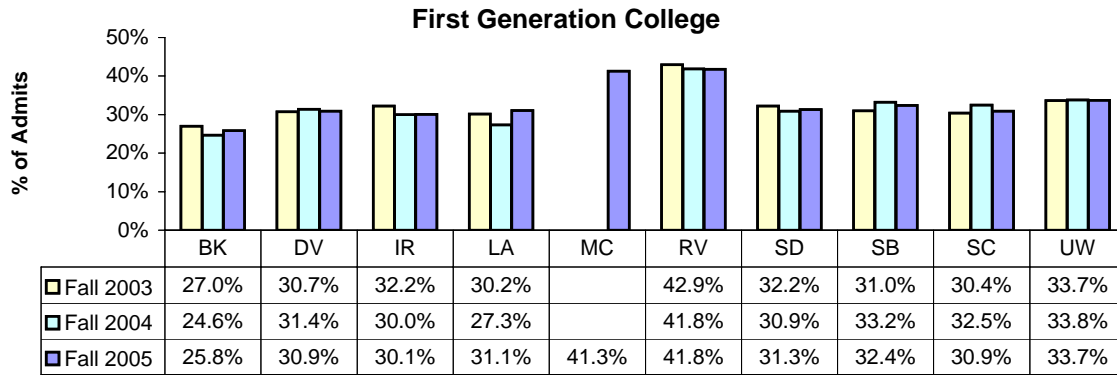

California Freshman Admit Profile
Fall 2003, 2004, 2005
(preliminary data as of the end of March)

California Freshman Admit Profile
Fall 2003, 2004, 2005
(preliminary data as of the end of March)

SAT I Total

(Highest reported score based on single test administration)

SAT II Writing

(Highest reported score)

SAT II Math

(Highest reported score - Math IC or IIC)

California Freshman Admit Profile
Fall 2003, 2004, 2005
(preliminary data as of the end of March)

California Freshman Admit Profile
Fall 2003, 2004, 2005
(preliminary data as of the end of March)

Note: 2005 California resident population includes bona fide residents (may include international students on visa).