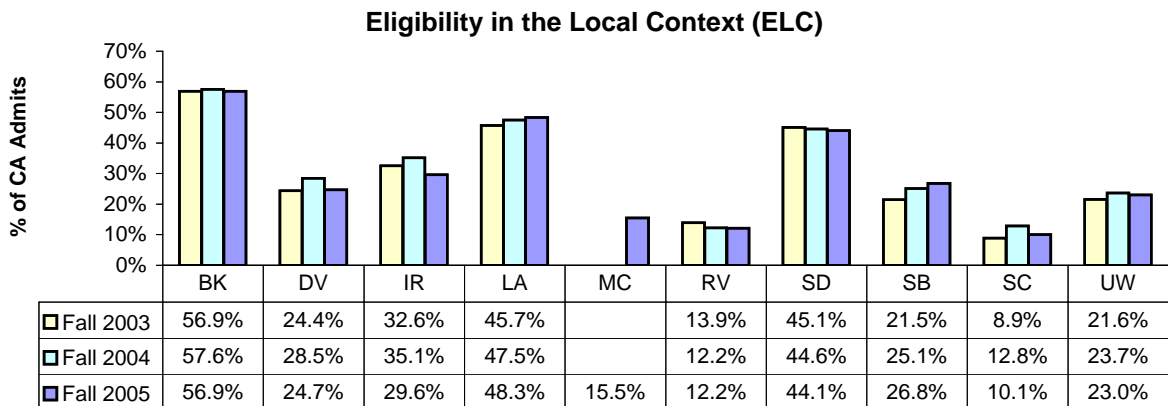

California Freshman Admit Profile
Fall 2003, 2004, 2005
(preliminary data as of the end of March)

California Freshman Admit Profile
Fall 2003, 2004, 2005
(preliminary data as of the end of March)

SAT I Total

(Highest reported score based on single test administration)

SAT II Writing

(Highest reported score)

SAT II Math

(Highest reported score - Math IC or IIC)

California Freshman Admit Profile
Fall 2003, 2004, 2005
(preliminary data as of the end of March)