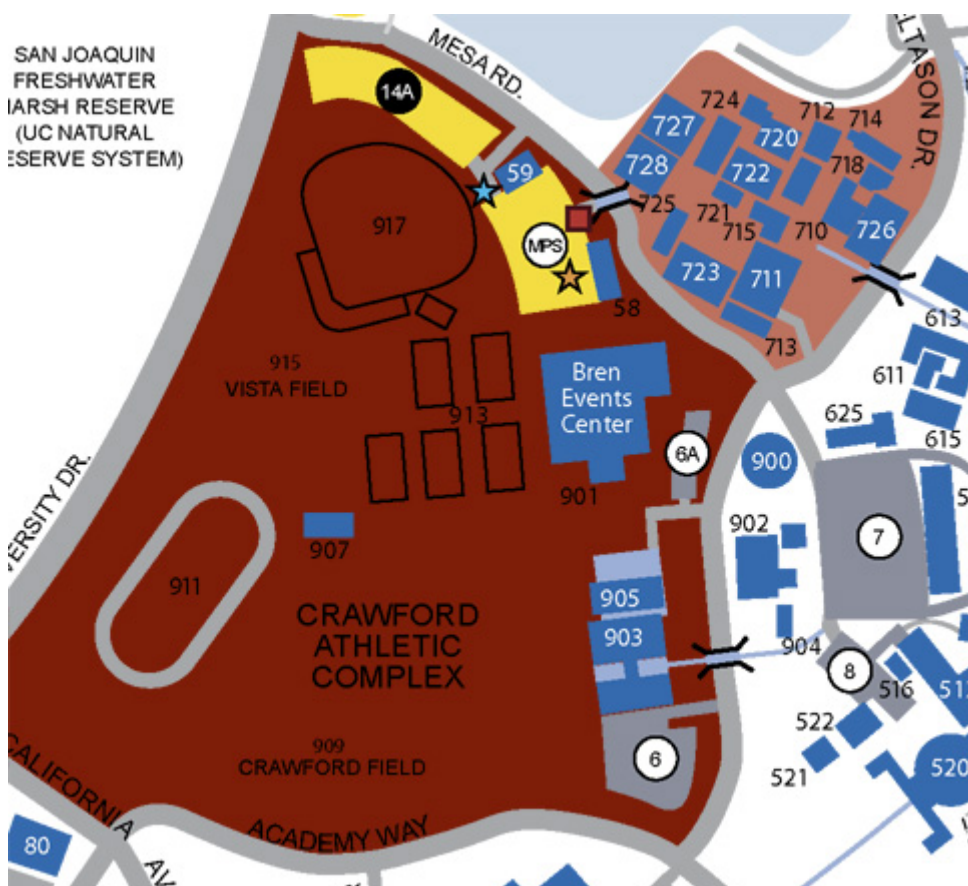

### **FROM LONG BEACH - 405 FREEWAY**

- 405 Freeway South to 73 Freeway South
- Exit at University Drive and turn left
- University Drive to Mesa Road, turn right
- The Bren Events Center is on the right hand side on the corner of Mesa and West Peltason

### **FROM SOUTH ORANGE COUNTY/SAN DIEGO VIA THE 73 TOLL ROAD:**

- 73 Toll Road North
- Exit Macarthur, stay to the right.
- Exit University Drive, turn right (east)
- University Drive to Mesa Road, turn right
- The Bren Events Center is on the right hand side on the corner of Mesa and West Peltason

### **FROM RIVERSIDE/SAN BERNARDINO:**

- 91 Freeway to 55 Freeway South
- 55 Freeway South to 73 Toll Road South
- Exit at University Drive, turn left (east)
- University drive to Mesa Road, turn right
- The Bren Events Center is on the right hand side on the corner of Mesa and West Peltason

## **FROM RIVERSIDE/SAN BERNARDINO VIA THE 241 AND 261 TOLL ROADS:**

- 91 Freeway to 241 Toll Road South
- 241 Toll Road South to 261 Toll Road South
- Proceed on the 261 Toll Road and it will eventually turn into Jamboree Road
- Jamboree Road to Campus Drive, turn left
- Campus Drive to University Drive, turn right
- University Drive to Mesa Road, turn Left
- The Bren Events Center is on the right hand side on the corner of Mesa and West Peltason