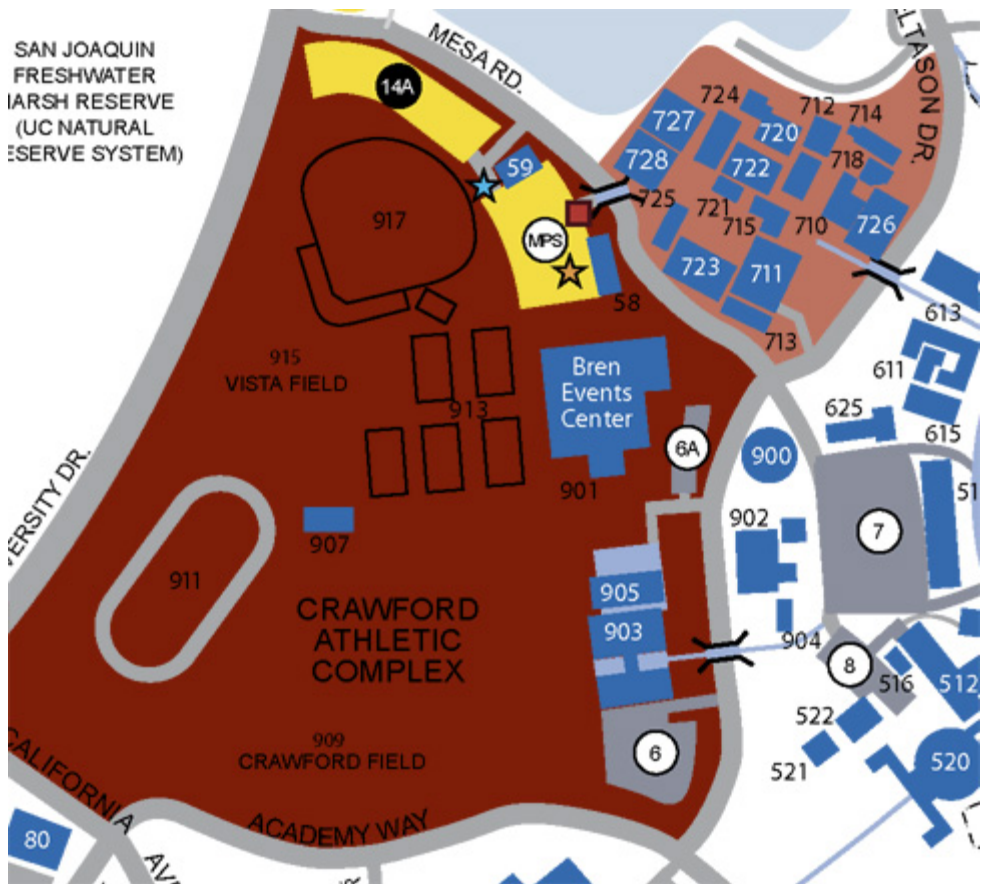

FROM LONG BEACH - 405 FREEWAY

- 405 Freeway South to 73 Freeway South
- Exit at University Drive and turn left
- University Drive to Mesa Road, turn right
- The Bren Events Center is on the right hand side on the corner of Mesa and West Peltason
- Continue to the bus turn around area to drop off students at the Bren Events Center main entrance.

FROM SOUTH ORANGE COUNTY/SAN DIEGO VIA THE 73 TOLL ROAD:

- 73 Toll Road North
- Exit Macarthur, stay to the right.
- Exit University Drive, turn right (east)
- University Drive to Mesa Road, turn right
- The Bren Events Center is on the right hand side on the corner of Mesa and West Peltason
- Continue to the bus turn around area to drop off students at the Bren Events Center main entrance.

FROM RIVERSIDE/SAN BERNARDINO:

- 91 Freeway to 55 Freeway South
- 55 Freeway South to 73 Toll Road South
- Exit at University Drive, turn left (east)
- University drive to Mesa Road, turn right
- The Bren Events Center is on the right hand side on the corner of Mesa and West Peltason
- Continue to the bus turn around area to drop off students at the Bren Events Center main entrance.

FROM RIVERSIDE/SAN BERNARDINO VIA THE 241 AND 261 TOLL ROADS:

- 91 Freeway to 241 Toll Road South
- 241 Toll Road South to 261 Toll Road South
- Proceed on the 261 Toll Road and it will eventually turn into Jamboree Road
- Jamboree Road to Campus Drive, turn left
- Campus Drive to University Drive, turn right
- University Drive to Mesa Road, turn Left
- The Bren Events Center is on the right hand side on the corner of Mesa and West Peltason
- Continue to the bus turn around area to drop off students at the Bren Events Center main entrance.